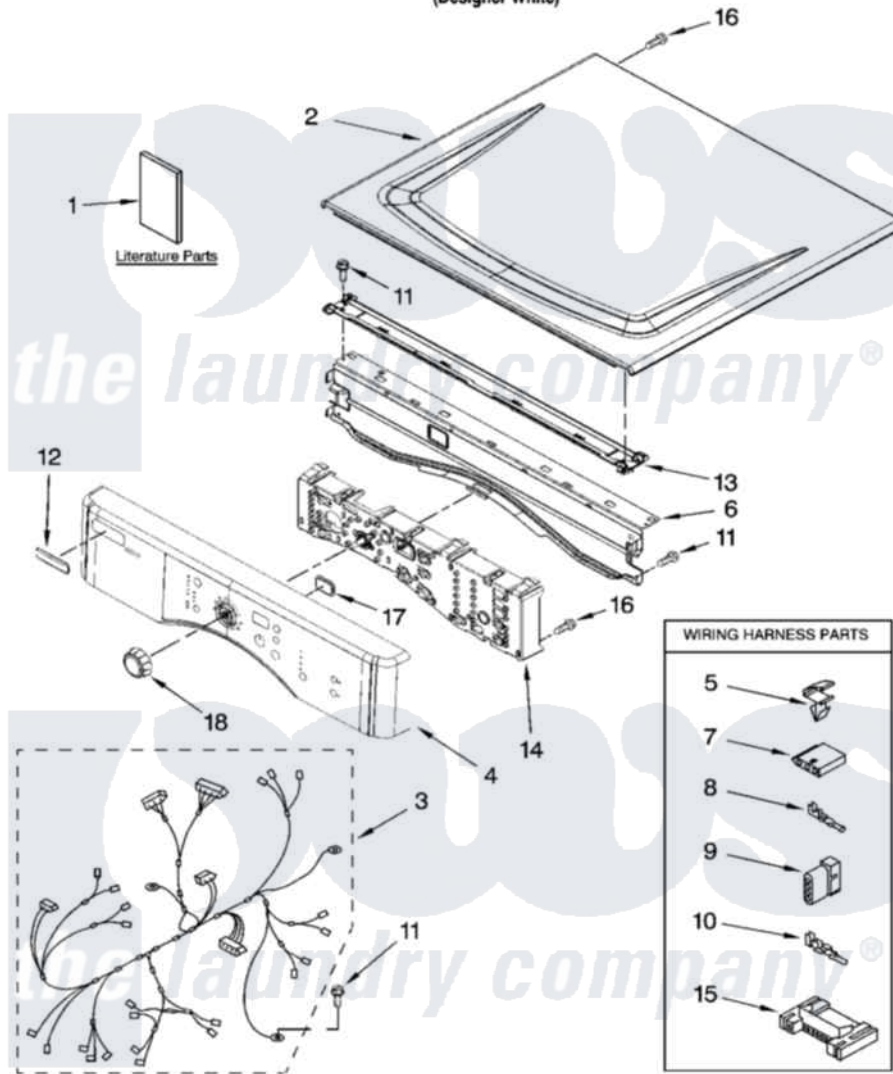

Maytag MGDZ400TQ1 01 - TOP AND CONSOLE PARTS

TOP AND CONSOLE PARTS

For Model: MGDZ400TQ1
(Designer White)

27" GAS DRYER

8-07 Printed in U.S.A. (LT)

1

Part No. W10161138 Rev. A

Maytag Residential Maytag MGDZ400TQ1 Dryer Parts Parts Diagram 01 - TOP AND CONSOLE PARTS

[Click on the part number to view part](#)

Item	Original Part Number	Replaced By	Status	Part Description
1	W10112943		Not Available	Use & Care Guide
"	W10117403		Not Available	Guide, Quick Start
"	W10133923		Not Available	Tech Sheet
2	8563730	W10336080		Top
3	W10110973			Harness, Main
4	W10117384			Panel, Console
5	3394427			Clip-Harness
6	8565237			Bracket, Console
7	353424			Plug, Terminal
8	94614			Terminal
9	3936144			Do-It-Yourself Repair Manuals
10	94613	596797		Terminal
11	3390647	488729		Screw
12	W10112569	W10203949		Medallion
13	8574968			Screw, 10-16 X 1/2
14	W10117416			Assembly, User Interface

15	3395683	Receptacle, Multi-Terminal
16	3400238	Screw, 2-28 X 1/2
17	W10117387	Lens, Display
18	W10112899	Knob, Control