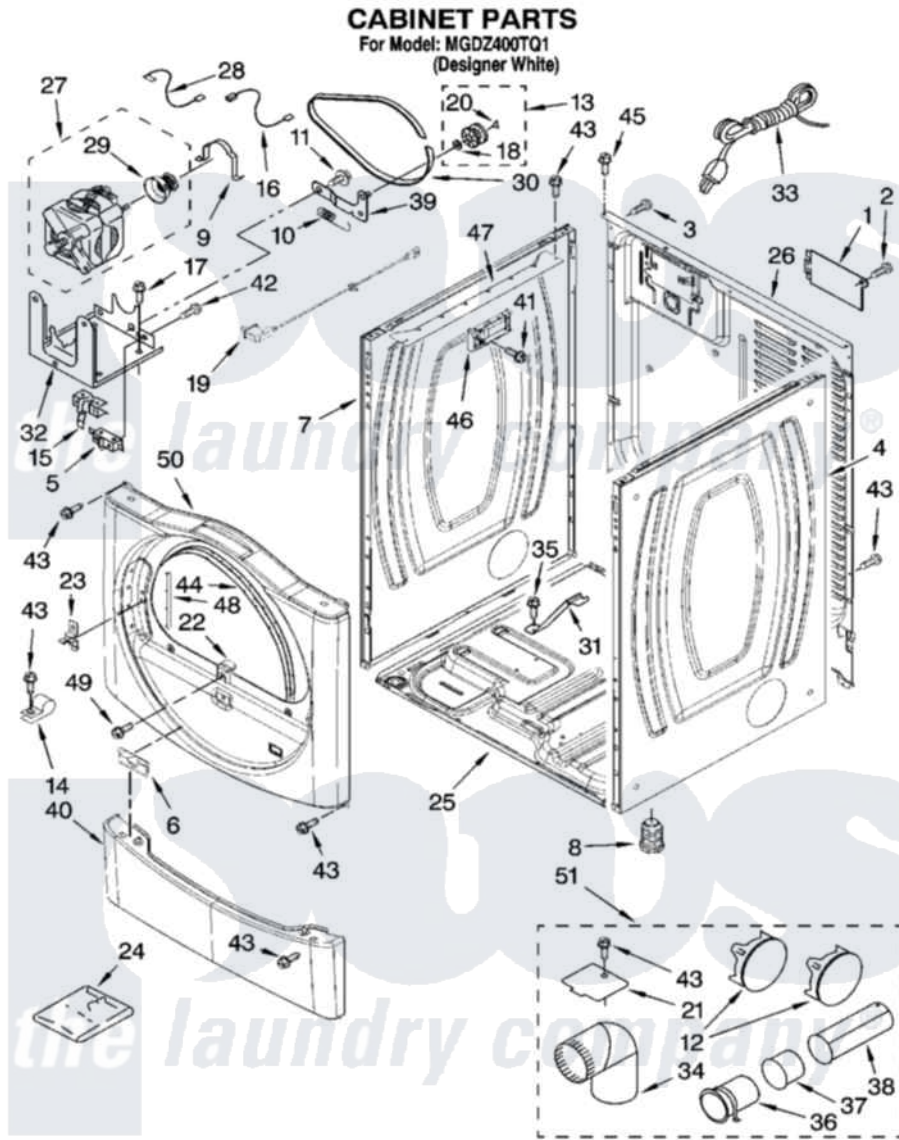

# Maytag MGDZ400TQ1 02 - CABINET PARTS

W10161138

3

Maytag [Residential Maytag MGDZ400TQ1 Dryer Parts](#) Parts Diagram 02 - CABINET PARTS  
Click on the part number to view part

Item	Original Part Number	Replaced By	Status	Part Description
1	<a href="#">8317340</a>			Cover, Terminal Block
2	3390814	<a href="#">90767</a>		Screw, 8A X 3/8 HeX Washer Head Tapping
3	8533974	<a href="#">4331106</a>		Screw, No.10-32 X 7/16
4	<a href="#">8565048</a>			Panel, Side
5	3394881	<a href="#">279782</a>		Switch-Lid
6	<a href="#">8519459</a>			Clip, Toe Panel
7	<a href="#">8565054</a>			Panel, Side
8	3392100	<a href="#">49621</a>		Feet-Leveling
"	<a href="#">279810</a>			Foot-Optional
9	<a href="#">660658</a>			Clamp, Motor Mounting 343481 685441
10	<a href="#">3387374</a>			Spring, Idler
11	<a href="#">3389420</a>			Retainer-Idler 1/4-20 X 1/16
12	697750	<a href="#">W10470674</a>		Dryer Exhaust Kit
13	3388672	<a href="#">279640</a>		Pulley-Idr
14	<a href="#">3978776</a>			Bracket, Gas Pipe Switch