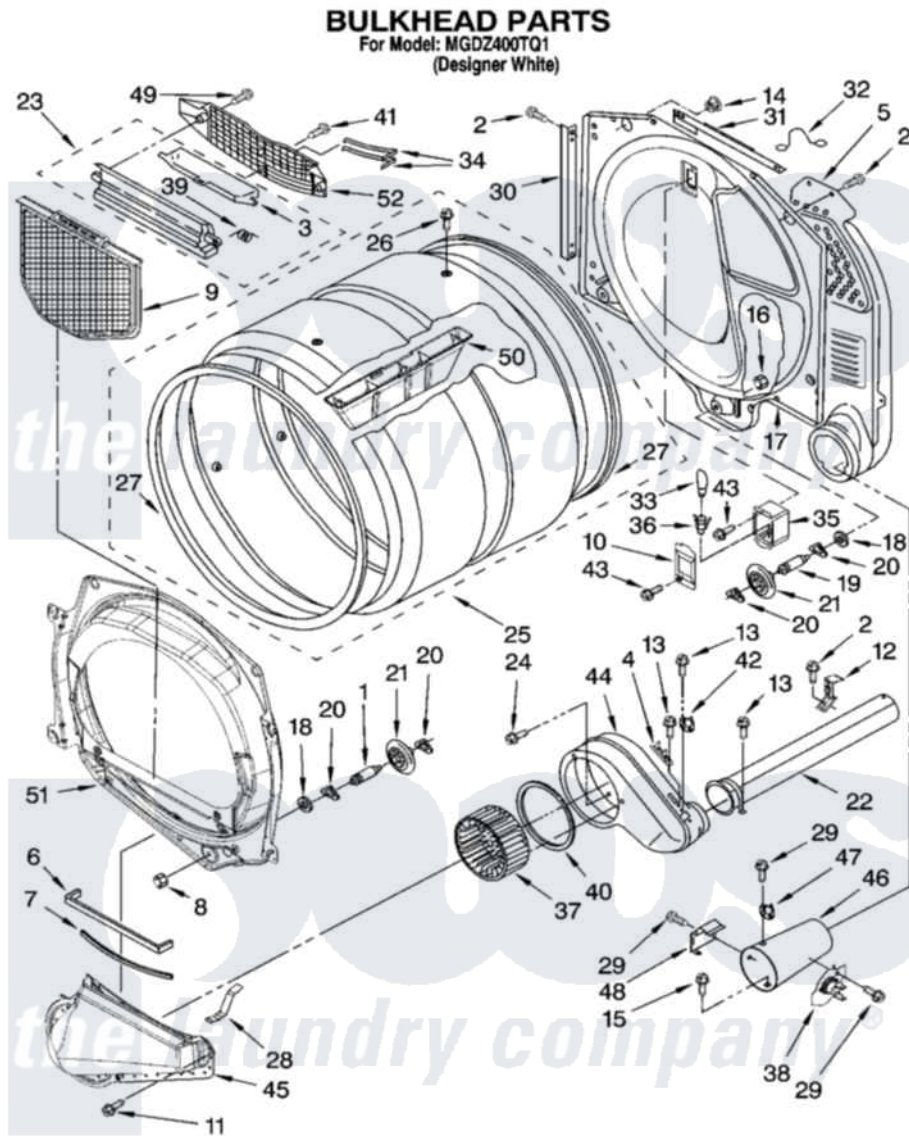

Maytag MGDZ400TQ1 03 - BULKHEAD PARTS

W10161138

5

Maytag [Residential Maytag MGDZ400TQ1 Dryer Parts](#) Parts Diagram 03 - BULKHEAD PARTS
Click on the part number to view part

Item	Original Part Number	Replaced By	Status	Part Description
1	8575324	W10359271		Shaft, Drum Roller Threads
2	3390647	488729		Screw
3	W10153413			Door, Lint Screen
4	3392519			Thermal Limiter
5	3394346			Air Duct Assembly
6	697813			Seal, Outlet Housing
7	697814	697813		Seal, Outlet Housing
8	3934666	W10080210		Nut, 3/8 X 16
9	W10049370	W10120998		Screen
10	3402841	8532165		Lens, Drum Light
11	359625	487240		Screw, For Mtg. Service Capacitor
12	8572105			Retainer, Toe Panel
13	8533971	90767		Screw, 8A X 3/8 HeX Washer Head Tapping
14	8529007			Plug, Rear Bulkhead
15	693995			Screw, Hex Head