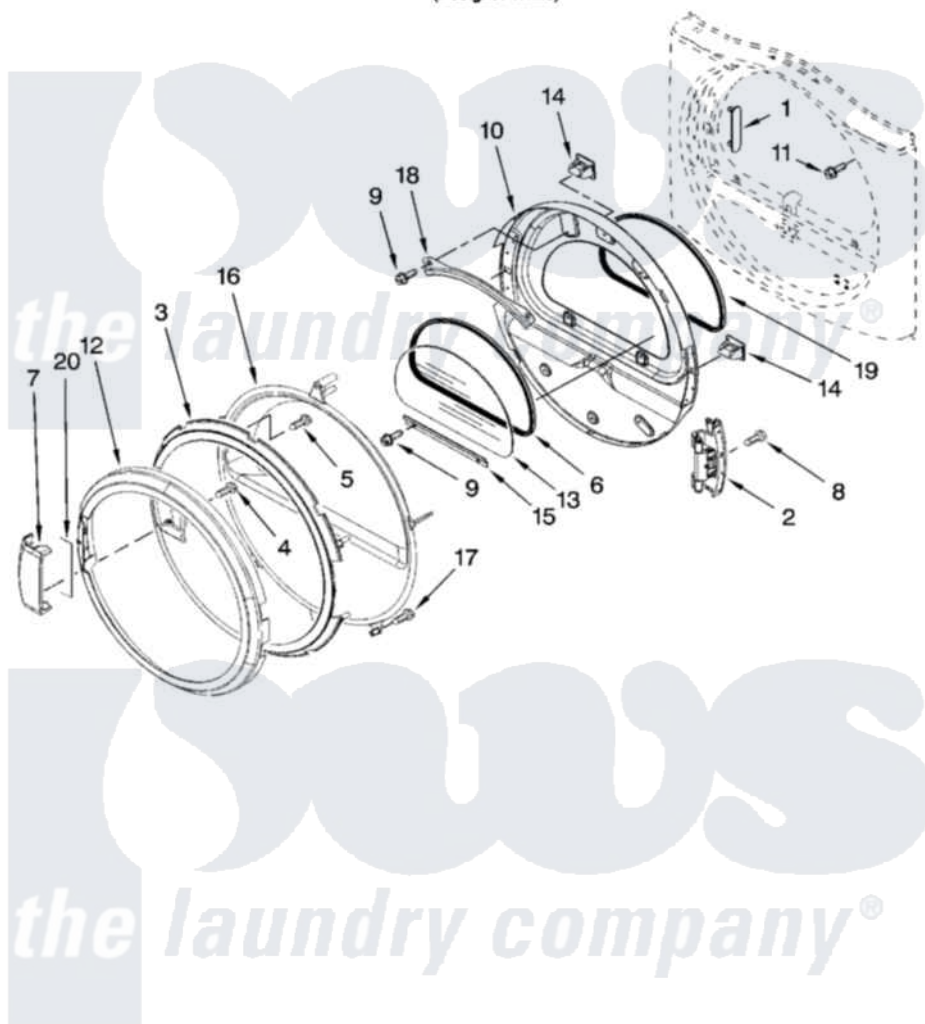

Maytag MGDZ400TQ1 05 - DOOR PARTS, OPTIONAL PARTS (NOT INCLUDED)

DOOR PARTS
For Model: MGDZ400TQ1
(Designer White)

W10161138

9

Maytag [Residential Maytag MGDZ400TQ1 Dryer Parts](#) Parts Diagram 05 - DOOR PARTS, OPTIONAL PARTS (NOT INCLUDED)

[Click on the part number to view part](#)

Item	Original Part Number	Replaced By	Status	Part Description
1	8565119			Label, Hinge Hole Cover
2	8578887			Door Hinge Assembly
3	W10119053			Door Screen And Intermediate Assembly
4	9742177			Screw, 8-18 X .625
5	3400618			Screw, 6-19 X 3/8
6	8579663			Seal, Window
7	W10117478			Handle, Door
8	W10017850	280203		Screw-Kit
9	3393258	3373329D		Screw
10	8578933	W10164062		Door Assembly
11	355515			Screw, 8-18 X 11/16
12	W10112916			Door, Outer Ring
13	8565117	W10286878		Window
14	690081	279570		Latch