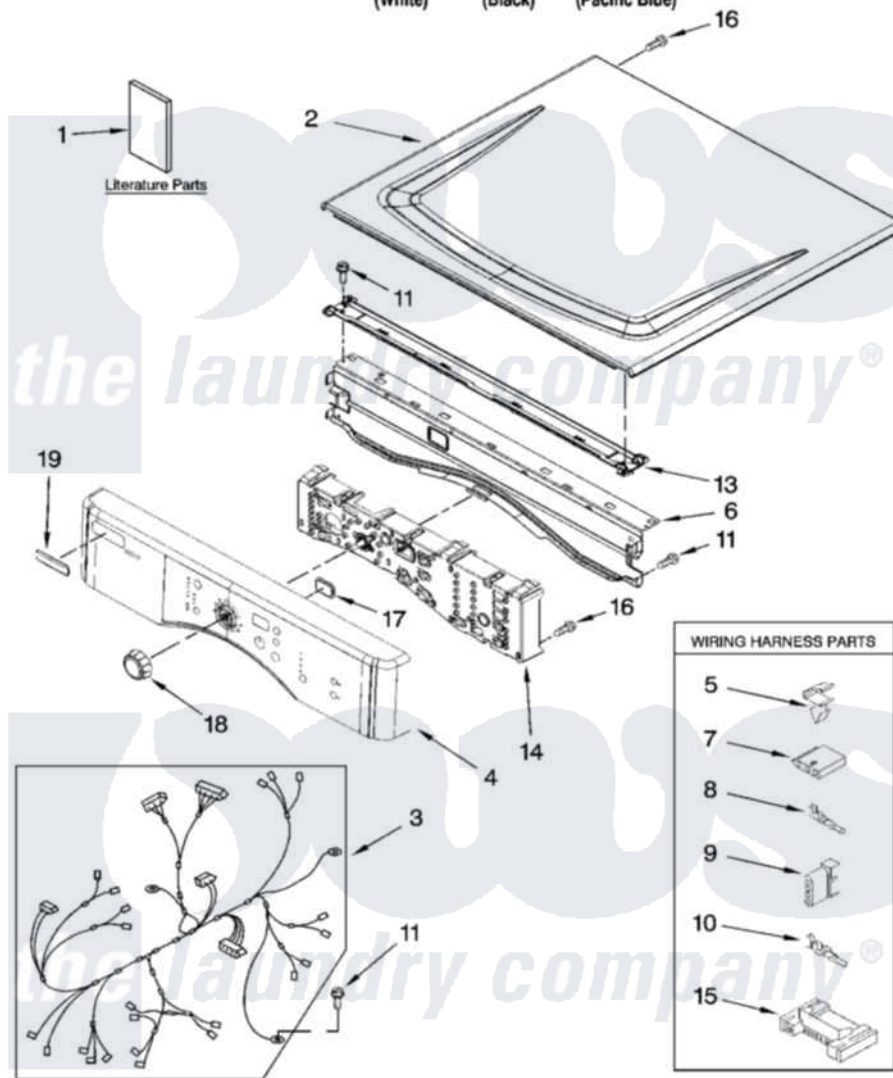

Maytag MGDZ600TB1 01 - TOP AND CONSOLE PARTS

TOP AND CONSOLE PARTS

27" GAS DRYER

For Model: MGDZ600TW1, MGDZ600TB1, MGDZ600TK1
(White) (Black) (Pacific Blue)

8-07 Printed in U.S.A. (LT)

1

Part No. W10160982 Rev. A

Maytag Residential Maytag MGDZ600TB1 Dryer Parts Parts Diagram 01 - TOP AND CONSOLE PARTS

[Click on the part number to view part](#)

Item	Original Part Number	Replaced By	Status	Part Description
1	W10112943		Not Available	Use & Care Guide
"	W10117403		Not Available	Guide, Quick Start
"	W10133923		Not Available	Tech Sheet
2	8563730	W10336080		Top
"	W10129703			Top
"	W10140767	W10153510		Top
3	W10110973			Harness, Main
4	W10117389			Panel, Console
"	W10117393			Panel, Console
"	W10119034			Panel, Console
5	3394427			Clip-Harness
6	8565237			Bracket, Console
7	353424			Plug, Terminal
8	94614			Terminal
9	3936144			Do-It-Yourself Repair Manuals
10	94613	596797		Terminal

11	3390647	488729	Screw
13	8574968		Screw, 10-16 X 1/2
14	W10117417		Assembly, User Interface
15	3395683		Receptacle, Multi-Terminal
16	3400238		Screw, 2-28 X 1/2
17	W10117387		Lens, Display
18	W10119050		Knob, Control
19	W10112569	W10203949	Medallion