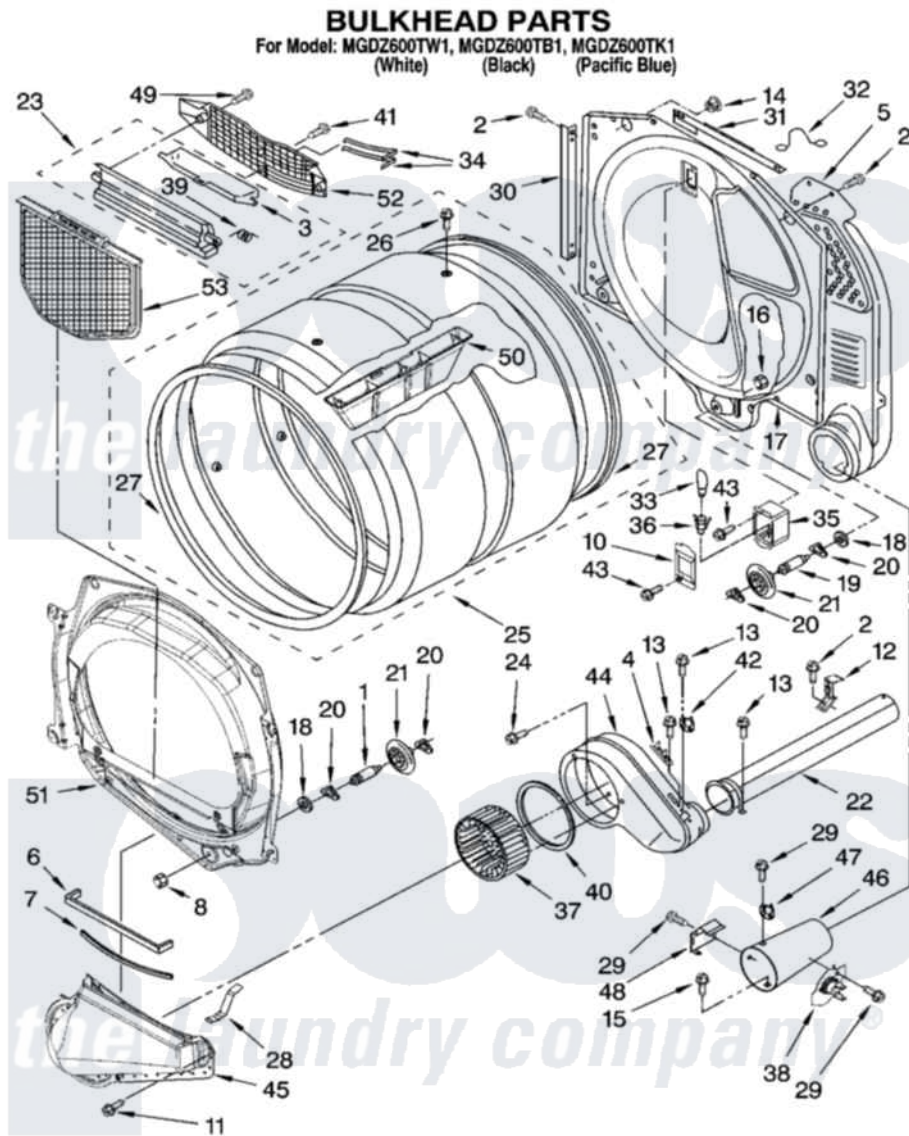

# Maytag MGDZ600TB1 03 - BULKHEAD PARTS

W10160982

5

Maytag [Residential Maytag MGDZ600TB1 Dryer Parts](#) Parts Diagram 03 - BULKHEAD PARTS  
 Click on the part number to view part

Item	Original Part Number	Replaced By	Status	Part Description
1	8575324	<a href="#">W10359271</a>		Shaft, Drum Roller Threads
2	3390647	<a href="#">488729</a>		Screw
3	<a href="#">W10153413</a>			Door, Lint Screen
4	<a href="#">3392519</a>			Thermal Limiter
5	<a href="#">3394346</a>			Air Duct Assembly
6	<a href="#">697813</a>			Seal, Outlet Housing
7	697814	<a href="#">697813</a>		Seal, Outlet Housing
8	3934666	<a href="#">W10080210</a>		Nut, 3/8 X 16
10	3402841	<a href="#">8532165</a>		Lens, Drum Light
11	359625	<a href="#">487240</a>		Screw, For Mtg. Service Capacitor
12	<a href="#">8572105</a>			Retainer, Toe Panel
13	8533971	<a href="#">90767</a>		Screw, 8A X 3/8 HeX Washer Head Tapping
14	<a href="#">8529007</a>			Plug, Rear Bulkhead
15	<a href="#">693995</a>			Screw, Hex Head
16	W10001120	<a href="#">W10080190</a>		Nut, 3/8-16