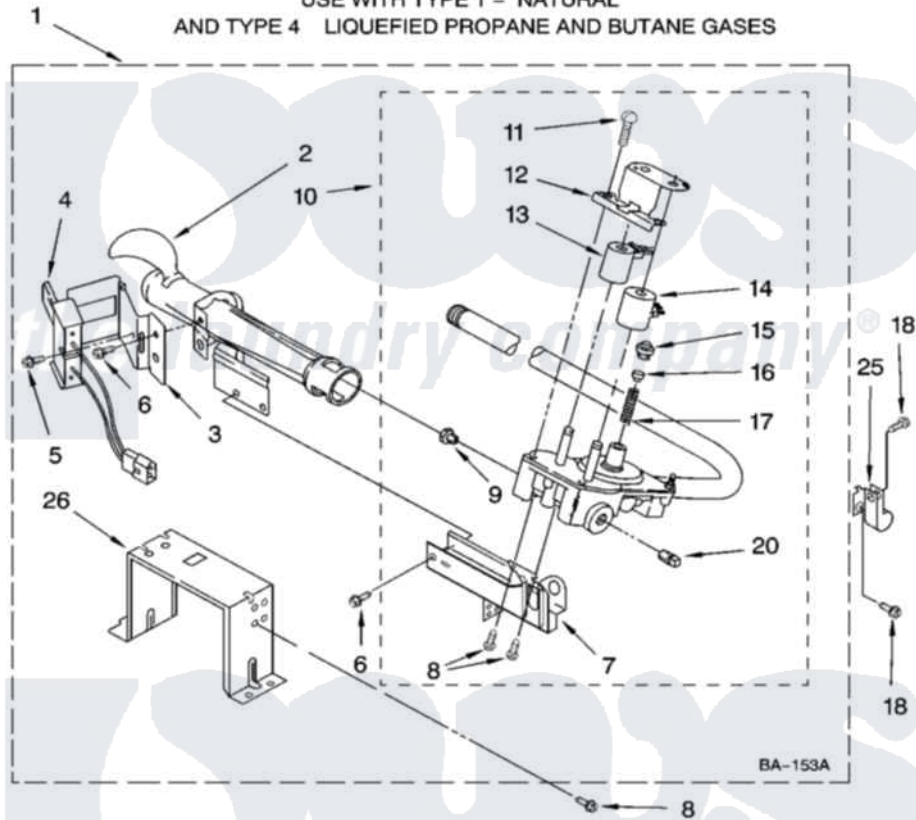

# Maytag MGDZ600TB1 04 - 8576353 BURNER ASSEMBLY

## 8576353 BURNER ASSEMBLY

For Model: MGDZ600TW1, MGDZ600TB1, MGDZ600TK1  
(White) (Black) (Pacific Blue)

USE WITH TYPE 1 - NATURAL  
AND TYPE 4 LIQUEFIED PROPANE AND BUTANE GASES

W10160982

7

Maytag Residential Maytag MGDZ600TB1 Dryer Parts Parts Diagram 04 - 8576353 BURNER ASSEMBLY  
Click on the part number to view part

Item	Original Part Number	Replaced By	Status	Part Description
1	8576353	<a href="#">280119</a>		Burner-Gas
2	688617	<a href="#">693140</a>		Burner
3	<a href="#">694298</a>			Bracket, Ignitor
4	686590	<a href="#">279311</a>		Ignitor
5	<a href="#">3393909</a>			Screw, 8-32 X 7/8
6	343641	<a href="#">681414</a>		Screw, 10AB X 1/2
7	3389871		Not Available	Base, Burner
8	<a href="#">3387057</a>			Screw, 10-16 X 1/2 Orifice, Burner
9	<a href="#">15418</a>			Orifice, Burner Type 1
"	15422		Not Available	ORIFICE, BURNER (TYPE 4) (BUTANE)
"	234867	<a href="#">229742</a>		Orifice, Burner
10	W10118347	<a href="#">W10293912</a>		Valve-Gas
11	<a href="#">694421</a>			Screw, Bracket Mounting
12	<a href="#">694538</a>			Bracket, Shunt
13	<a href="#">694540</a>			Coil, 60 Hz