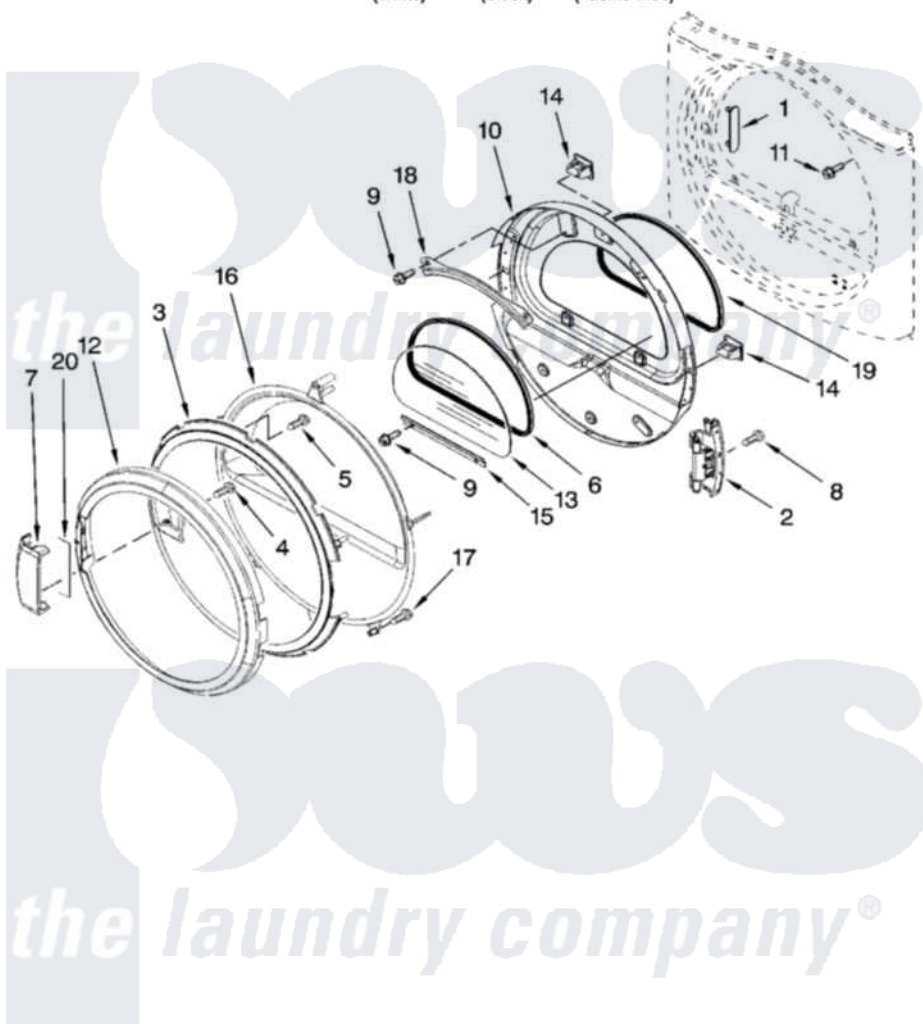

Maytag MGDZ600TB1 05 - DOOR PARTS, OPTIONAL PARTS (NOT INCLUDED)

DOOR PARTS
 For Model: MGDZ600TW1, MGDZ600TB1, MGDZ600TK1
 (White) (Black) (Pacific Blue)

W10160982

9

Maytag [Residential Maytag MGDZ600TB1 Dryer Parts](#) Parts Diagram 05 - DOOR PARTS, OPTIONAL PARTS (NOT INCLUDED)

[Click on the part number to view part](#)

Item	Original Part Number	Replaced By	Status	Part Description
1	8565119			Label, Hinge Hole Cover
2	8578887			Door Hinge Assembly
3	W10119053			Door Screen And Intermediate Assembly
4	9742177			Screw, 8-18 X .625
5	3400618			Screw, 6-19 X 3/8
6	8579663			Seal, Window
7	W10117478			Handle, Door
8	W10017850	280203		Screw-Kit
9	3393258	3373329D		Screw
10	8578933	W10164062		Door Assembly
11	355515			Screw, 8-18 X 11/16
12	W10112917			Door, Outer Ring
13	8565117	W10286878		Window
14	690081	279570		Latch