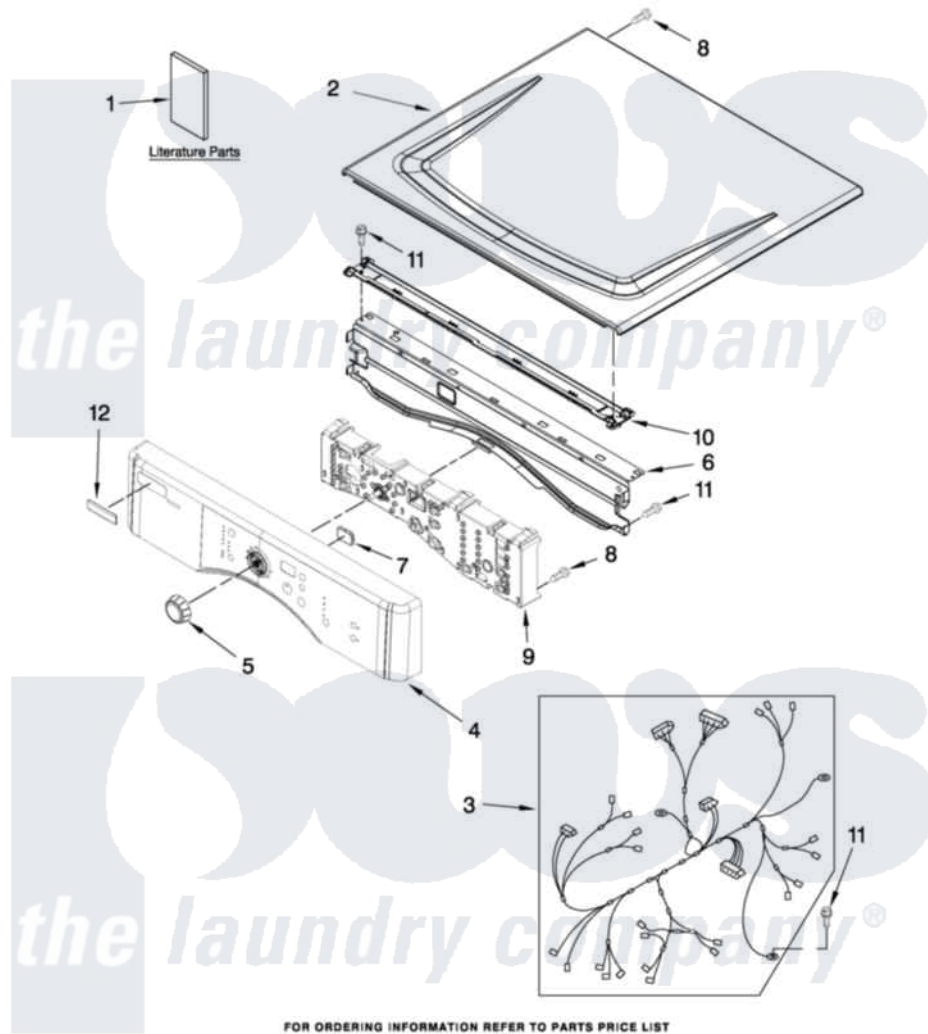

Maytag MGDZ600TB2 01 - TOP AND CONSOLE PARTS

MAYTAG

TOP AND CONSOLE PARTS

27" GAS DRYER

For Model: MGDZ600TW2, MGDZ600TB2, MGDZ600TK2, MGDZ600TE2
(White) (Black) (Pacific Blue)(Ocean Sapphire)

FOR ORDERING INFORMATION REFER TO PARTS PRICE LIST

3-10 Printed in U.S.A. (L.T.)(bay)

1

Part No. W10180622 Rev. C

Maytag [Residential Maytag MGDZ600TB2 Dryer Parts](#) Parts Diagram 01 - TOP AND CONSOLE PARTS

[Click on the part number to view part](#)

Item	Original Part Number	Replaced By	Status	Part Description
1	W10260034		Not Available	USE & CARE GUIDE
"	W10261613		Not Available	INSTALLATION, INSTRUCTION
"	W10133923		Not Available	Tech Sheet
2	8563730	W10336080		Top
"	W10129703			Top
"	W10140767	W10153510		Top
"	W10174561			Top
3	W10251443			Harness, Main
4	W10117389			Panel, Console
"	W10117393			Panel, Console
"	W10119034			Panel, Console
"	W10174674			Panel, Console
5	W10119050			Knob, Control
6	8565237			Bracket, Console
7	W10117387			Lens, Display
8	3400238			Screw, 2-28 X 1/2

9	W10117417	Assembly, User Interface	
10	W10266747	Channel-Water, Dryer	
11	3390647	488729	Screw
12	W10203949	Medallion	