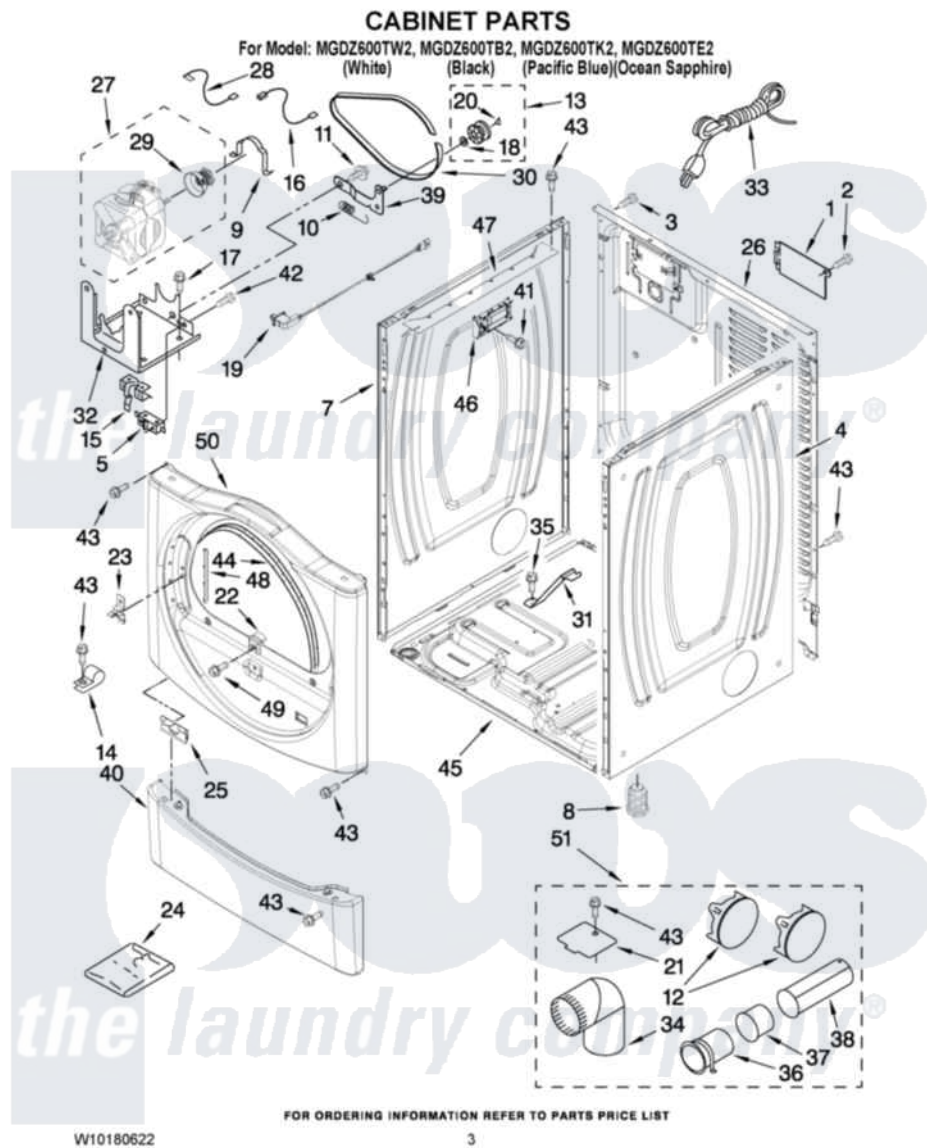

Maytag MGDZ600TB2 02 - CABINET PARTS

Maytag Residential Maytag MGDZ600TB2 Dryer Parts Parts Diagram 02 - CABINET PARTS
Click on the part number to view part

Item	Original Part Number	Replaced By	Status	Part Description
1	8317340			Cover, Terminal Block
2	3390814	90767		Screw, 8A X 3/8 HeX Washer Head Tapping
3	8533974	4331106		Screw, No.10-32 X 7/16
4	8565048			Panel, Side
"	W10112963			Panel, Side
"	W10119027			Panel, Side
"	W10174558			Panel, Side
5	3394881	279782		Switch-Lid
7	8565054			Panel, Side
"	W10112962			Panel, Side
"	W10119026			Panel, Side
"	W10174559			Panel, Side
8	3392100	49621		Feet-Leveling
NI	279810			Foot-Optional
9	660658			Clamp, Motor Mounting 343481 685441