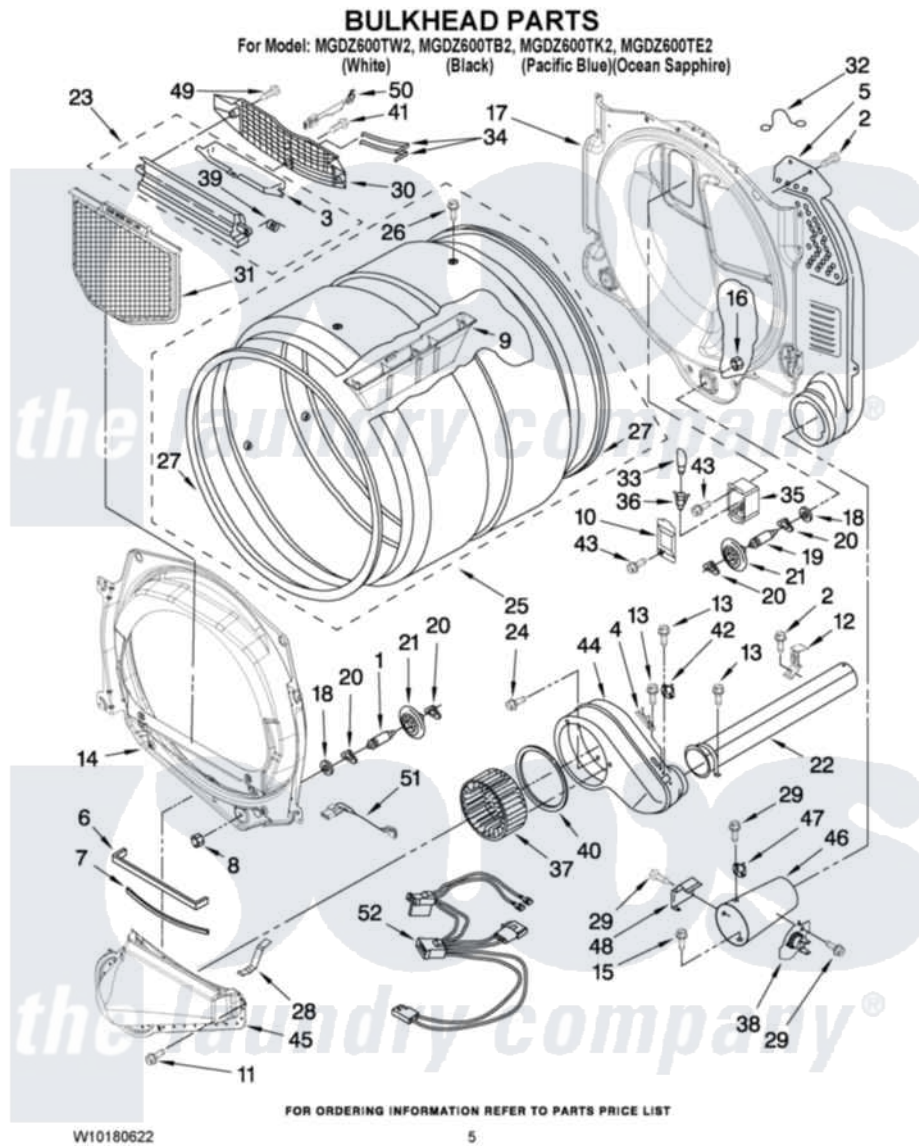

# Maytag MGDZ600TB2 03 - BULKHEAD PARTS

Maytag [Residential Maytag MGDZ600TB2 Dryer Parts](#) Parts Diagram 03 - BULKHEAD PARTS  
Click on the part number to view part

Item	Original Part Number	Replaced By	Status	Part Description
1	8575324	<a href="#">W10359271</a>		Shaft, Drum Roller Threads
2	3390647	<a href="#">488729</a>		Screw
3	<a href="#">W10153413</a>			Door, Lint Screen
4	<a href="#">3392519</a>			Thermal Limiter
5	<a href="#">3394346</a>			Air Duct Assembly
6	<a href="#">697813</a>			Seal, Outlet Housing
7	697814	<a href="#">697813</a>		Seal, Outlet Housing
8	3934666	<a href="#">W10080210</a>		Nut, 3/8 X 16
9	<a href="#">W10153409</a>			Baffle, Drum
10	3402841	<a href="#">8532165</a>		Lens, Drum Light
11	359625	<a href="#">487240</a>		Screw, For Mtg. Service Capacitor
12	<a href="#">8572105</a>			Retainer, Toe Panel
13	8533971	<a href="#">90767</a>		Screw, 8A X 3/8 HeX Washer Head Tapping
14	<a href="#">8565061</a>			Bulkhead, Front
15	<a href="#">693995</a>			Screw, Hex Head