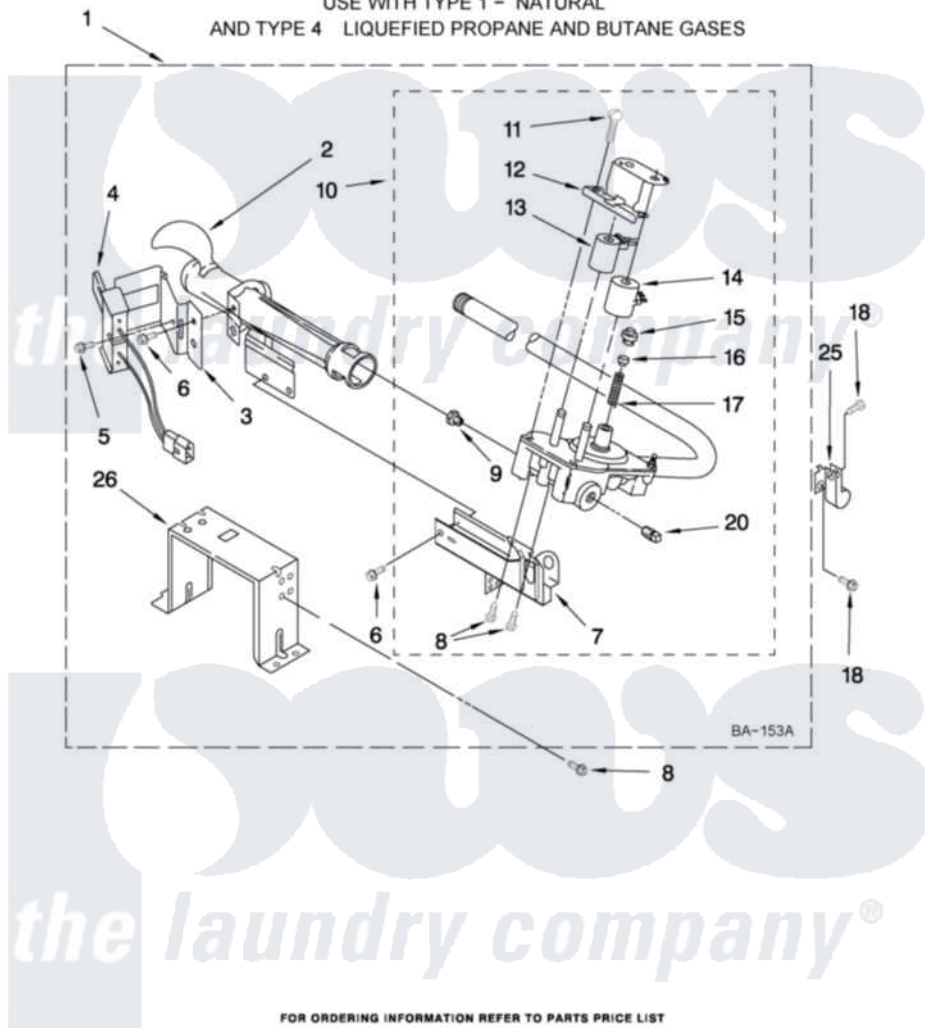

Maytag MGDZ600TB2 04 - 8576353 BURNER ASSEMBLY

8576353 BURNER ASSEMBLY

For Model: MGDZ600TW2, MGDZ600TB2, MGDZ600TK2, MGDZ600TE2
(White) (Black) (Pacific Blue)(Ocean Sapphire)

USE WITH TYPE 1 - NATURAL
AND TYPE 4 LIQUEFIED PROPANE AND BUTANE GASES

FOR ORDERING INFORMATION REFER TO PARTS PRICE LIST

W10180622

7

Maytag Residential Maytag MGDZ600TB2 Dryer Parts Parts Diagram 04 - 8576353 BURNER ASSEMBLY
Click on the part number to view part

Item	Original Part Number	Replaced By	Status	Part Description
1	8576353	280119		Burner-Gas
2	688617	693140		Burner
3	694298			Bracket, Ignitor
4	686590	279311		Ignitor
5	3393909			Screw, 8-32 X 7/8
6	343641	681414		Screw, 10AB X 1/2
7	3389871		Not Available	Base, Burner
8	3387057			Screw, 10-16 X 1/2 Orifice, Burner
9	15418			Orifice, Burner Type 1
"	15422		Not Available	ORIFICE, BURNER (TYPE 4) (BUTANE)
"	234867	229742		Orifice, Burner
10	W10118347	W10293912		Valve-Gas
11	694421			Screw, Bracket Mounting
12	694538			Bracket, Shunt
13	694540			Coil, 60 Hz