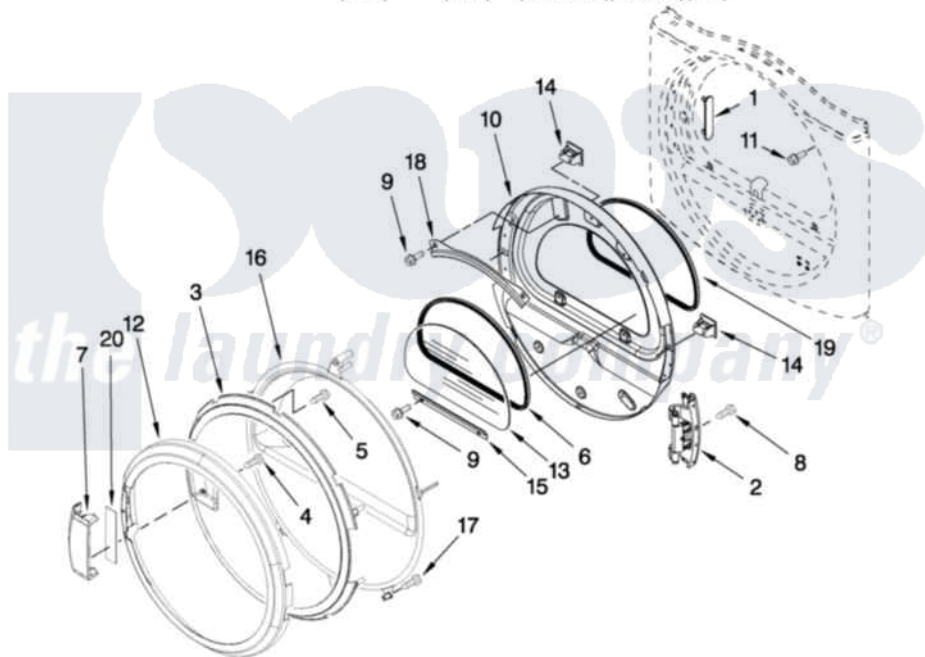

Maytag MGDZ600TB2 05 - DOOR PARTS

DOOR PARTS

For Model: MGDZ600TW2, MGDZ600TB2, MGDZ600TK2, MGDZ600TE2
 (White) (Black) (Pacific Blue)(Ocean Sapphire)

FOR ORDERING INFORMATION REFER TO PARTS PRICE LIST

W10180622

9

Maytag [Residential Maytag MGDZ600TB2 Dryer Parts](#) Parts Diagram 05 - DOOR PARTS
 Click on the part number to view part

Item	Original Part Number	Replaced By	Status	Part Description
1	W10256915			Label, Hinge Hole Cover
2	8578887			Door Hinge Assembly
3	W10119053			Door Screen And Intermediate Assembly
4	9742177			Screw, 8-18 X .625
5	3400618			Screw, 6-19 X 3/8
6	8579663			Seal, Window
7	W10117478			Handle, Door
8	W10159996			Screw, 10-24 X 25/64
9	3393258	3373329D		Screw
10	W10259900	W10164062		Door Assembly
11	355515			Screw, 8-18 X 11/16
12	W10112917			Door, Outer Ring
13	W10286878			Window
14	690081	279570		Latch
15	8519354			Retainer-Window
16	8580059			Door, Intermediate

17	8534022		Screw, 8-18 X 1/16
18	8519356		Retainer-Window
19	N/P	Not Available	DOOR SEAL (NOT SERVICEABLE)
20	W10112927		Pad, Door Handle