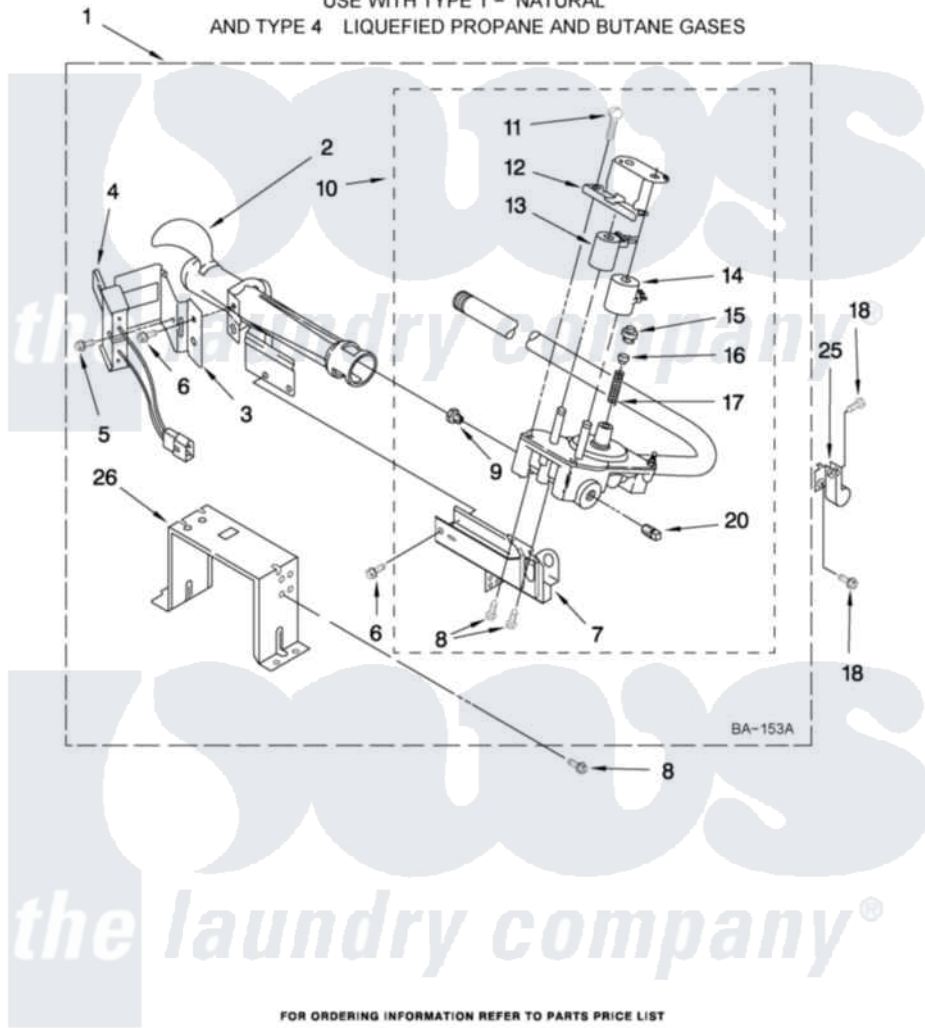

Maytag MGDZ600TE2 04 - 8576353 BURNER ASSEMBLY

8576353 BURNER ASSEMBLY

For Model: MGDZ600TW2, MGDZ600TB2, MGDZ600TK2, MGDZ600TE2
(White) (Black) (Pacific Blue)(Ocean Sapphire)

USE WITH TYPE 1 - NATURAL
AND TYPE 4 LIQUEFIED PROPANE AND BUTANE GASES

W10180622

FOR ORDERING INFORMATION REFER TO PARTS PRICE LIST

7

Maytag Residential Maytag MGDZ600TE2 Dryer Parts Parts Diagram 04 - 8576353 BURNER ASSEMBLY
Click on the part number to view part

Item	Original Part Number	Replaced By	Status	Part Description
1	8576353	280119		Burner-Gas
2	688617	693140		Burner
3	694298			Bracket, Ignitor
4	686590	279311		Ignitor
5	3393909			Screw, 8-32 X 7/8
6	343641	681414		Screw, 10AB X 1/2
7	3389871		Not Available	Base, Burner
8	3387057			Screw, 10-16 X 1/2 Orifice, Burner
9	15418			Orifice, Burner Type 1
"	15422		Not Available	ORIFICE, BURNER (TYPE 4) (BUTANE)
"	234867	229742		Orifice, Burner
10	W10118347	W10293912		Valve-Gas
11	694421			Screw, Bracket Mounting
12	694538			Bracket, Shunt
13	694540			Coil, 60 Hz