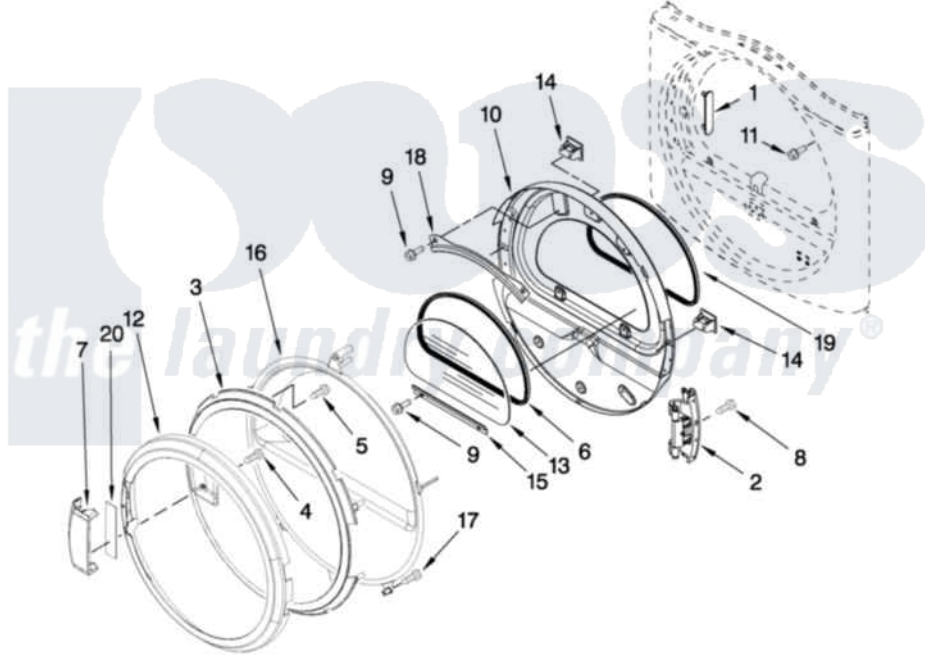

# Maytag MGDZ600TE2 05 - DOOR PARTS

## DOOR PARTS

For Model: MGDZ600TW2, MGDZ600TB2, MGDZ600TK2, MGDZ600TE2  
 (White) (Black) (Pacific Blue)(Ocean Sapphire)

FOR ORDERING INFORMATION REFER TO PARTS PRICE LIST

W10180622

9

Maytag [Residential Maytag MGDZ600TE2 Dryer Parts](#) Parts Diagram 05 - DOOR PARTS  
 Click on the part number to view part

Item	Original Part Number	Replaced By	Status	Part Description
1	<a href="#">W10256915</a>			Label, Hinge Hole Cover
2	<a href="#">8578887</a>			Door Hinge Assembly
3	<a href="#">W10119053</a>			Door Screen And Intermediate Assembly
4	<a href="#">9742177</a>			Screw, 8-18 X .625
5	<a href="#">3400618</a>			Screw, 6-19 X 3/8
6	<a href="#">8579663</a>			Seal, Window
7	<a href="#">W10117478</a>			Handle, Door
8	<a href="#">W10159996</a>			Screw, 10-24 X 25/64
9	3393258	<a href="#">3373329D</a>		Screw
10	W10259900	<a href="#">W10164062</a>		Door Assembly
11	<a href="#">355515</a>			Screw, 8-18 X 11/16
12	<a href="#">W10112917</a>			Door, Outer Ring
13	<a href="#">W10286878</a>			Window
14	690081	<a href="#">279570</a>		Latch
15	<a href="#">8519354</a>			Retainer-Window
16	<a href="#">8580059</a>			Door, Intermediate

17	<a href="#">8534022</a>		Screw, 8-18 X 1/16
18	<a href="#">8519356</a>		Retainer-Window
19	N/P	Not Available	DOOR SEAL (NOT SERVICEABLE)
20	<a href="#">W10112927</a>		Pad, Door Handle