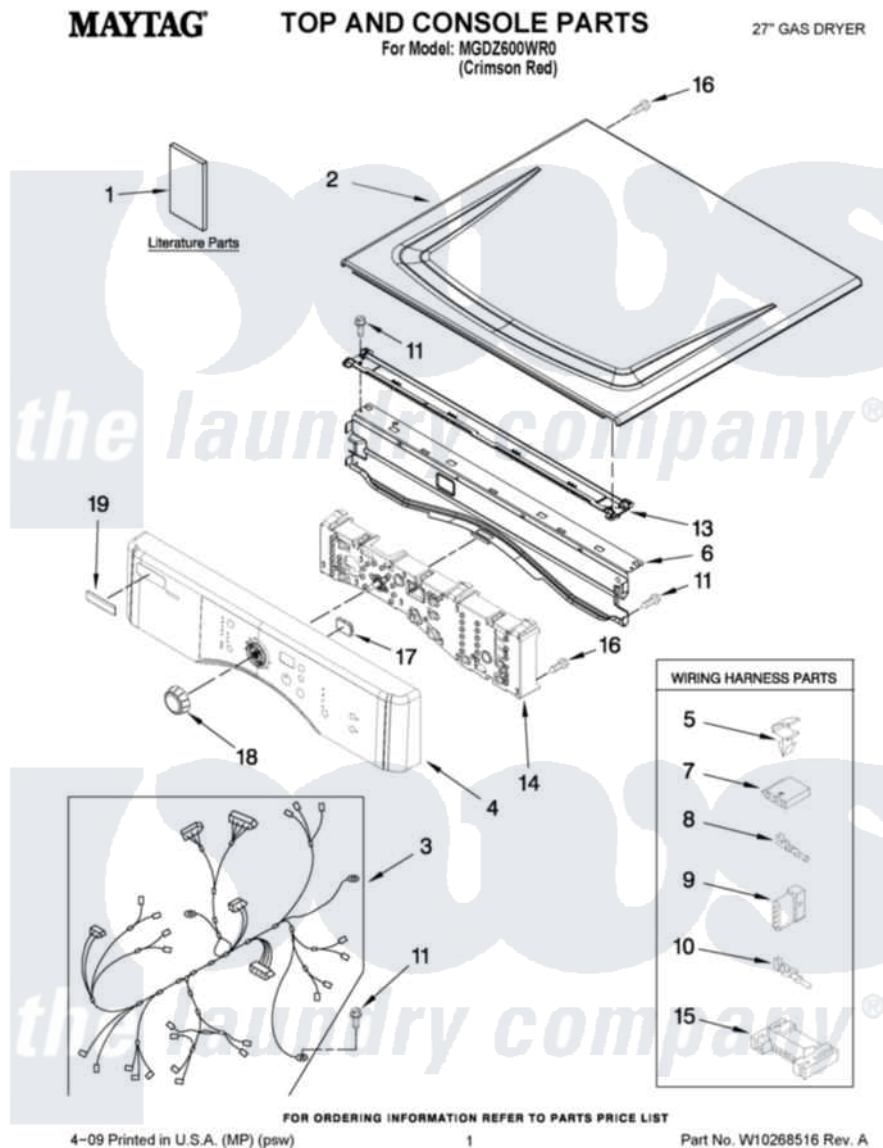

# Maytag MGDZ600WR0 01 - TOP AND CONSOLE PARTS

Maytag Residential Maytag MGDZ600WR0 Dryer Parts Parts Diagram 01 - TOP AND CONSOLE PARTS  
Click on the part number to view part

| Item | Original Part Number      | Replaced By               | Status        | Part Description              |
|------|---------------------------|---------------------------|---------------|-------------------------------|
| 1    | W10112943                 |                           | Not Available | Use & Care Guide              |
| "    | W10117403                 |                           | Not Available | Guide, Quick Start            |
| "    | W10133923                 |                           | Not Available | Tech Sheet                    |
| 2    | W10251212                 | <a href="#">W10336090</a> |               | Top                           |
| 3    | <a href="#">W10202232</a> |                           |               | Harness, Main                 |
| 4    | W10259072                 | <a href="#">W10303695</a> |               | Panel-Control                 |
| 5    | <a href="#">3394427</a>   |                           |               | Clip-Harness                  |
| 6    | <a href="#">8565237</a>   |                           |               | Bracket, Console              |
| 7    | <a href="#">353424</a>    |                           |               | Plug, Terminal                |
| 8    | <a href="#">94614</a>     |                           |               | Terminal                      |
| 9    | <a href="#">3936144</a>   |                           |               | Do-It-Yourself Repair Manuals |
| 10   | 94613                     | <a href="#">596797</a>    |               | Terminal                      |
| 11   | 3390647                   | <a href="#">488729</a>    |               | Screw                         |
| 13   | <a href="#">8574968</a>   |                           |               | Screw, 10-16 X 1/2            |
| 14   | <a href="#">W10117417</a> |                           |               | Assembly, User Interface      |
| 15   | <a href="#">3395683</a>   |                           |               | Receptacle, Multi-Terminal    |