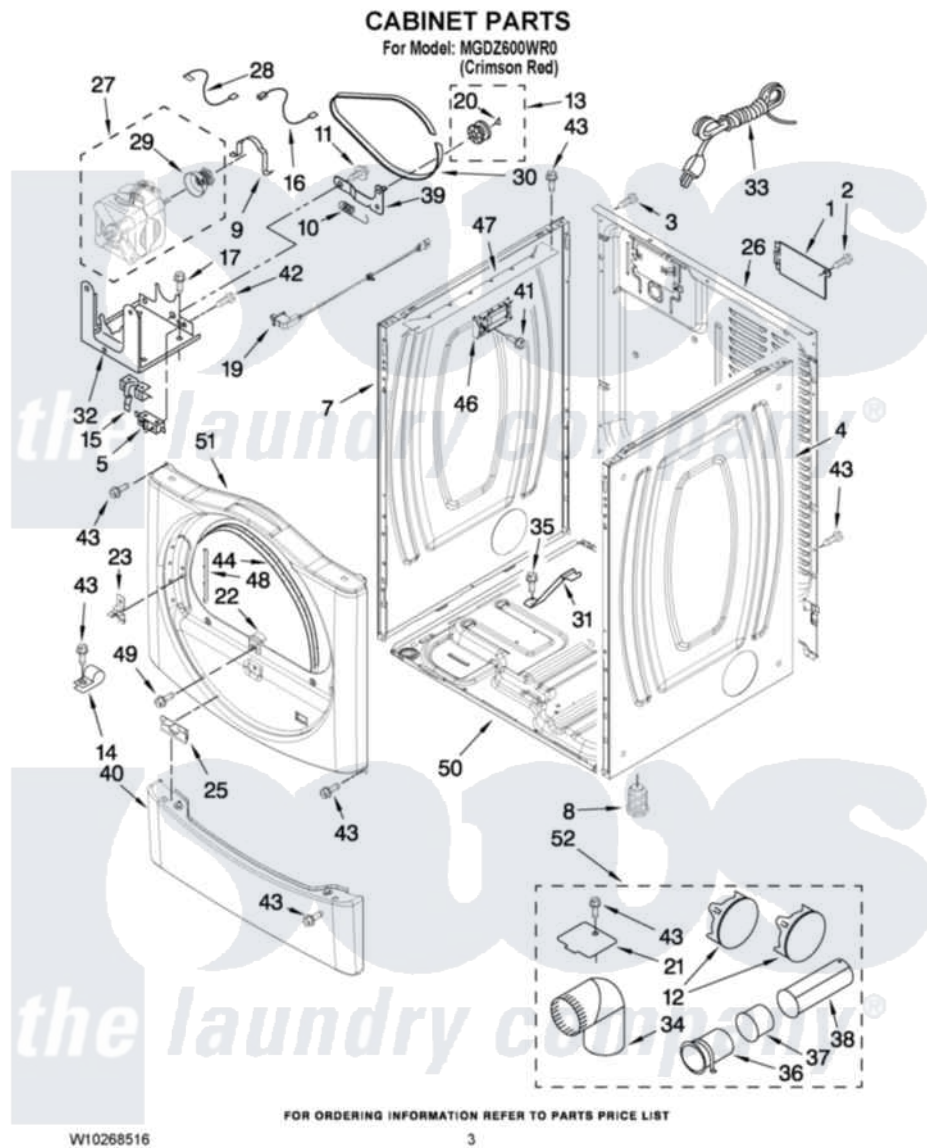

# Maytag MGDZ600WR0 02 - CABINET PARTS

Maytag Residential Maytag MGDZ600WR0 Dryer Parts Parts Diagram 02 - CABINET PARTS  
Click on the part number to view part

Item	Original Part Number	Replaced By	Status	Part Description
1	<a href="#">8317340</a>			Cover, Terminal Block
2	3390814	<a href="#">90767</a>		Screw, 8A X 3/8 HeX Washer Head Tapping
3	8533974	<a href="#">4331106</a>		Screw, No.10-32 X 7/16
4	<a href="#">W10251217</a>			Panel, Side
5	3394881	<a href="#">279782</a>		Switch-Lid
7	<a href="#">W10251216</a>			Panel, Side
8	3392100	<a href="#">49621</a>		Feet-Leveling
"	<a href="#">279810</a>			Foot-Optional
9	<a href="#">660658</a>			Clamp, Motor Mounting 343481 685441
10	<a href="#">3387374</a>			Spring, Idler
11	<a href="#">3389420</a>			Retainer-Idler 1/4-20 X 1/16
12	697750	<a href="#">W10470674</a>		Dryer Exhaust Kit
"	3388309	<a href="#">W10470674</a>		Dryer Exhaust Kit
"	<a href="#">8561800</a>			Plug, Multivent
13	3388672	<a href="#">279640</a>		Pulley-ldr