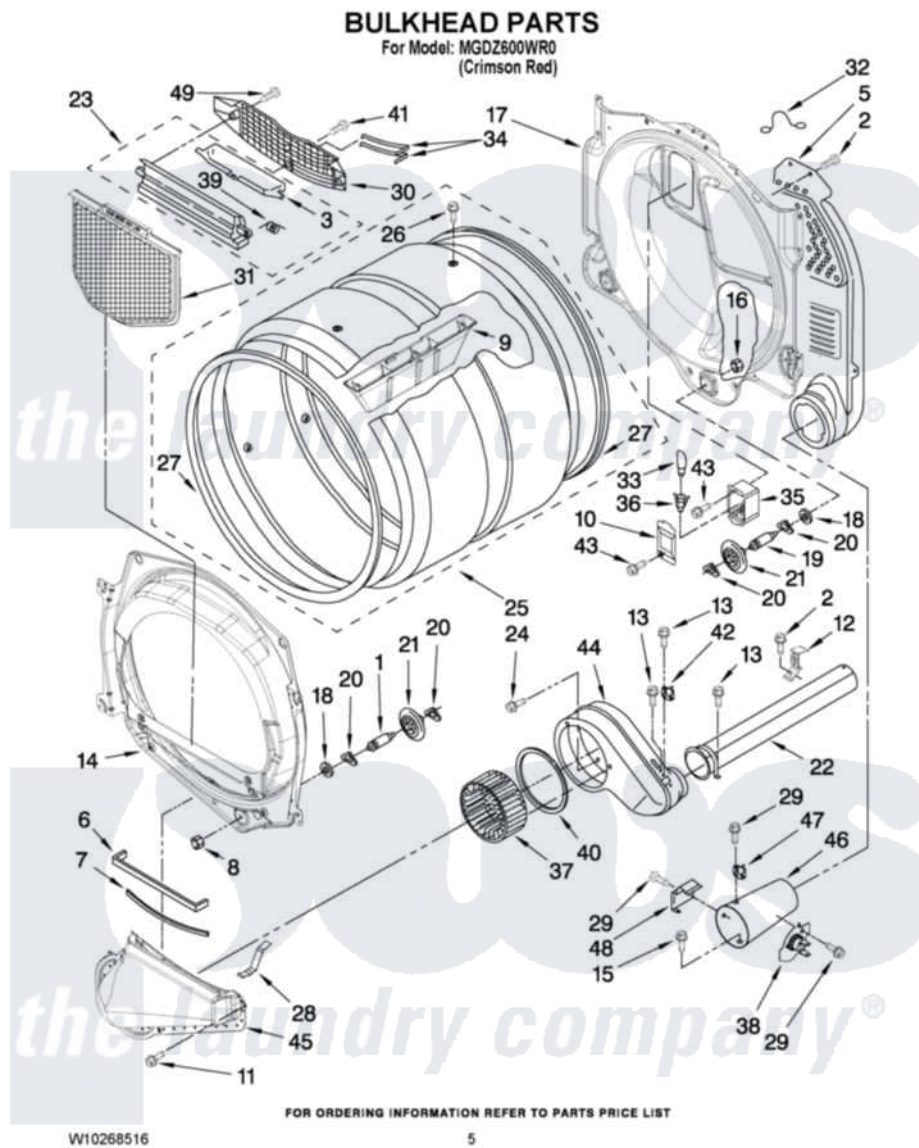

# Maytag MGDZ600WR0 03 - BULKHEAD PARTS

Maytag Residential Maytag MGDZ600WR0 Dryer Parts Parts Diagram 03 - BULKHEAD PARTS  
Click on the part number to view part

Item	Original Part Number	Replaced By	Status	Part Description
1	8575324	<a href="#">W10359271</a>		Shaft, Drum Roller Threads
2	3390647	<a href="#">488729</a>		Screw
3	<a href="#">W10153413</a>			Door, Lint Screen
5	<a href="#">3394346</a>			Air Duct Assembly
6	<a href="#">697813</a>			Seal, Outlet Housing
7	697814	<a href="#">697813</a>		Seal, Outlet Housing
8	3934666	<a href="#">W10080210</a>		Nut, 3/8 X 16
9	<a href="#">W10153409</a>			Baffle, Drum
10	3402841	<a href="#">8532165</a>		Lens, Drum Light
11	359625	<a href="#">487240</a>		Screw, For Mtg. Service Capacitor
12	<a href="#">8572105</a>			Retainer, Toe Panel
13	8533971	<a href="#">90767</a>		Screw, 8A X 3/8 HeX Washer Head Tapping
14	<a href="#">8565061</a>			Bulkhead, Front
15	<a href="#">693995</a>			Screw, Hex Head
16	W10001120	<a href="#">W10080190</a>		Nut, 3/8-16