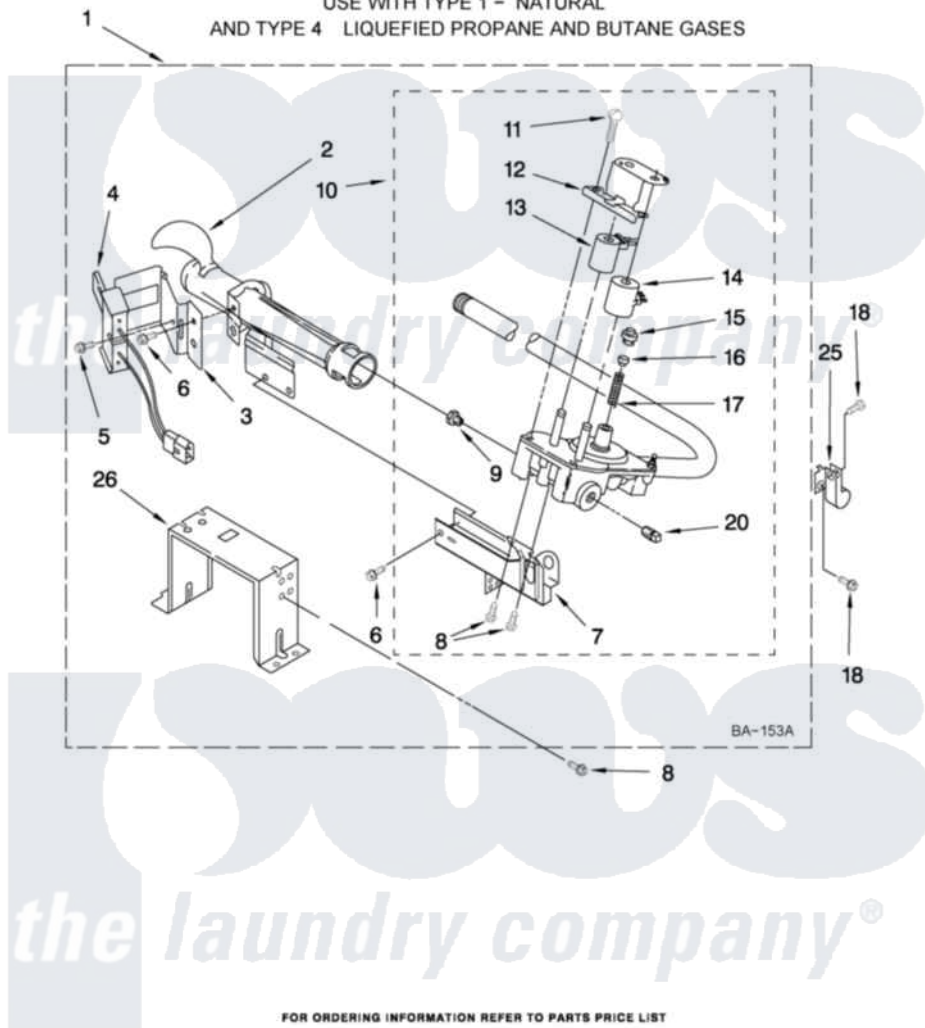

Maytag MGDZ600WR0 04 - 8576353 BURNER ASSEMBLY

8576353 BURNER ASSEMBLY

For Model: MGDZ600WR0
(Crimson Red)

USE WITH TYPE 1 - NATURAL
AND TYPE 4 LIQUEFIED PROPANE AND BUTANE GASES

FOR ORDERING INFORMATION REFER TO PARTS PRICE LIST

W10268516

7

Maytag Residential Maytag MGDZ600WR0 Dryer Parts Parts Diagram 04 - 8576353 BURNER ASSEMBLY
Click on the part number to view part

Item	Original Part Number	Replaced By	Status	Part Description
1	8576353	280119		Burner-Gas
2	688617	693140		Burner
3	694298			Bracket, Ignitor
4	686590	279311		Ignitor
5	3393909			Screw, 8-32 X 7/8
6	343641	681414		Screw, 10AB X 1/2
7	3389871		Not Available	Base, Burner
8	3387057			Screw, 10-16 X 1/2 Orifice, Burner
9	15418			Orifice, Burner Type 1
"	15422		Not Available	ORIFICE, BURNER (TYPE 4) (BUTANE)
"	234867	229742		Orifice, Burner
10	W10118347	W10293912		Valve-Gas
11	694421			Screw, Bracket Mounting
12	694538			Bracket, Shunt
13	694540			Coil, 60 Hz