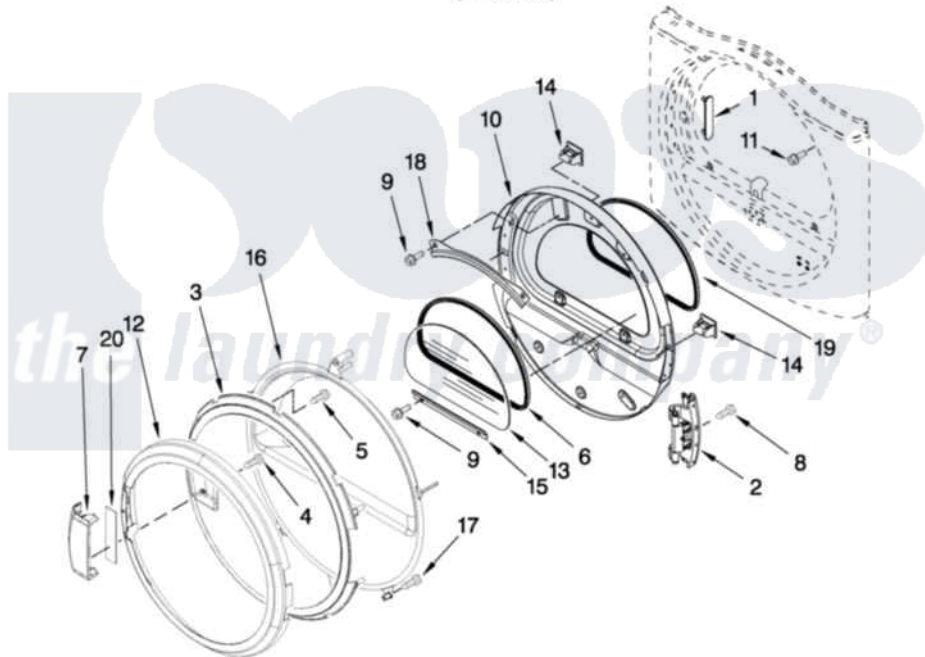

Maytag MGDZ600WR0 05 - DOOR PARTS

DOOR PARTS

For Model: MGDZ600WR0
(Crimson Red)

FOR ORDERING INFORMATION REFER TO PARTS PRICE LIST

W10268516

9

[Maytag Residential Maytag MGDZ600WR0 Dryer Parts](#) Parts Diagram 05 - DOOR PARTS

[Click on the part number to view part](#)

Item	Original Part Number	Replaced By	Status	Part Description
1	8565119			Label, Hinge Hole Cover
2	8578887			Door Hinge Assembly
3	W10119053			Door Screen And Intermediate Assembly
4	9742177			Screw, 8-18 X .625
5	3400618			Screw, 6-19 X 3/8
6	8579663			Seal, Window
7	W10117478			Handle, Door
8	W10159996			Screw, 10-24 X 25/64
9	3393258	3373329D		Screw
10	8578933	W10164062		Door Assembly
11	355515			Screw, 8-18 X 11/16
12	W10112917			Door, Outer Ring
13	8565117	W10286878		Window
14	690081	279570		Latch
15	8519354			Retainer-Window
16	8580059			Door, Intermediate

17	8534022		Screw, 8-18 X 1/16
18	8519356		Retainer-Window
19	BLANK	Not Available	Door Seal (Not Serviceable)
20	W10112927		Pad, Door Handle