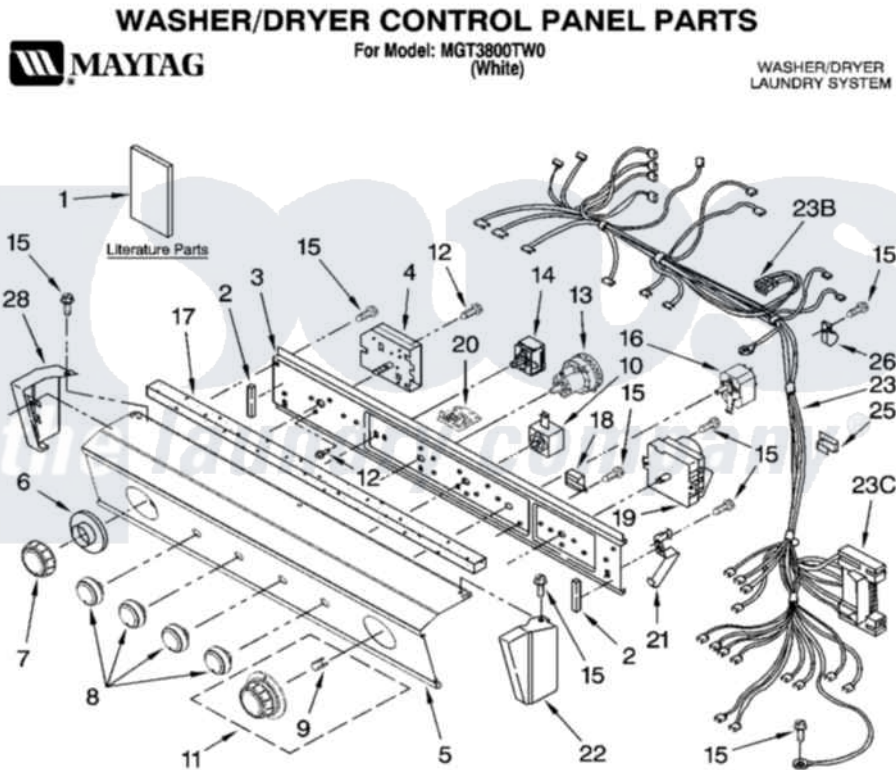

Maytag MGT3800TW0 01 - WASHER/DRYER CONTROL PANEL PARTS

IMPORTANT: All Part Numbers Listed Are Whirlpool Numbers. Source Parts Through Whirlpool.
 5-07 Litho in U.S.A. (LT) 1 Part No. W10128524 Rev. B

Maytag Residential Maytag MGT3800TW0 Washer/Dryer Parts Parts Diagram 01 - WASHER/DRYER CONTROL PANEL PARTS

[Click on the part number to view part](#)

Item	Original Part Number	Replaced By	Status	Part Description
1	W10118290		Not Available	Installation Instructions
"	W10117754		Not Available	Use & Care Guide
"	W10117755		Not Available	Sheet, Cycle Feature
"	W10114285		Not Available	Wiring Diagram
"	W10118319		Not Available	Energy Guide
2	3390688			Spacer- Foam Pad
3	8528583			Bracket, Control
4	W10124193			Timer, Washer
5	W10124093			Panel, Control
6	W10112571			Dial,
7	W10110033			Knob, Timer
8	W10112572	W10110035		Knob
9	8536939			Clip, Knob
10	3405156			Switch, Rotary
11	W10112573	W10110036		Knob
12	3400808			Screw. Mounting

13	W10112533	W10339337	Switch-WL
14	W10114118		Switch, Temperature
15	90767		Screw, 8A X 3/8 HeX Washer Head Tapping
16	W10117655		Switch, Push-To-Start
17	8521965		Gasket, Console
18	694419		Mini-Buzzer
19	W10113816		Timer, Dryer
20	8558178		Control, Electronic
21	3389453		Bracket, Hinge
22	3389456		End Cap
23	W10128117		Harness - Dryer
"	2154470		Receptacle,
"	3395683		Receptacle, Multi-Terminal
25	3390422	W10134185	Clip, Harness
26	3390604		Clamp, Harness
28	3389464		End Cap