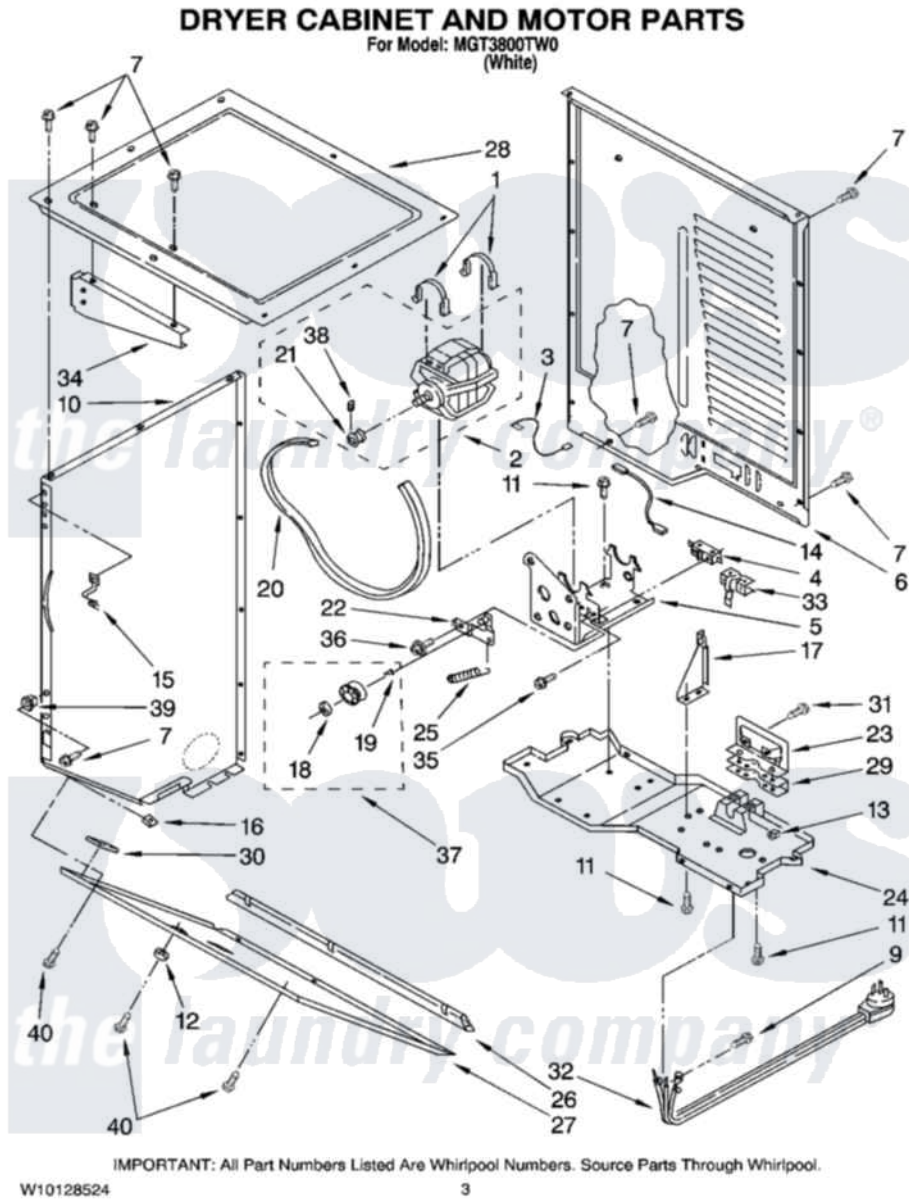

# Maytag MGT3800TW0 03 - DRYER CABINET AND MOTOR PARTS

Maytag [Residential Maytag MGT3800TW0 Washer/Dryer Parts](#) Parts Diagram 03 - DRYER CABINET AND MOTOR PARTS

[Click on the part number to view part](#)

Item	Original Part Number	Replaced By	Status	Part Description
1	<a href="#">660658</a>			Clamp, Motor Mounting 343481 685441
2	8538266	<a href="#">279811</a>		Motor-Drve
3	<a href="#">3398948</a>			Wire, Jumper
4	3394881	<a href="#">279782</a>		Switch-Lid
5	<a href="#">3388858</a>			Bracket, Motor
6	3389847	<a href="#">280039</a>		Panel
7	343641	<a href="#">681414</a>		Screw, 10AB X 1/2
9	8533971	<a href="#">90767</a>		Screw, 8A X 3/8 HeX Washer Head Tapping
10	<a href="#">3389264</a>			Panel, Side
"	<a href="#">3389256</a>			Panel, Side
11	<a href="#">3390631</a>			Screw, 10-16 X 3/8
12	<a href="#">3389431</a>			Bumper, Lid Stop
13	<a href="#">697438</a>			Clip
14	<a href="#">3394081</a>			Wire, Broken Belt Switch