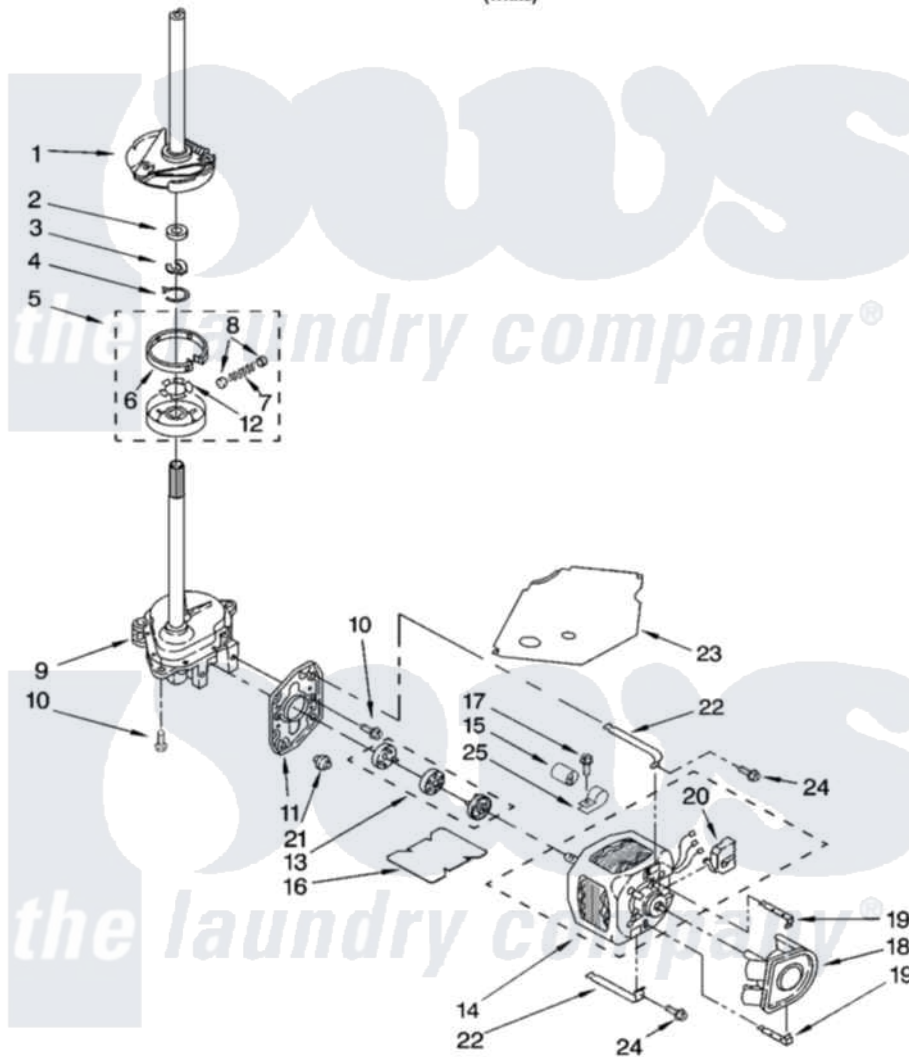

Maytag MGT3800TW0 08 - BRAKE, CLUTCH, GEARCASE, MOTOR AND PUMP PARTS

BRAKE, CLUTCH, GEARCASE, MOTOR AND PUMP PARTS

For Model: MGT3800TW0
(White)

IMPORTANT: All Part Numbers Listed Are Whirlpool Numbers. Source Parts Through Whirlpool.

W10128524

13

Maytag [Residential Maytag MGT3800TW0 Washer/Dryer Parts](#) Parts Diagram 08 - BRAKE, CLUTCH, GEARCASE, MOTOR AND PUMP PARTS

[Click on the part number to view part](#)

Item	Original Part Number	Replaced By	Status	Part Description
1	388951	285792		Basketdrive
2	63292			Washer, Spin Tube Thrust
3	62697	W10080230		Ring, Spin Tube Support
4	63283	285353		Ring
5	3951311	285785		Clutch
6	3951308	285790		Lining
7	3363337	3946792		Spring And Damper Assembly
8	62646			Cap, Clutch Spring
9	8532118	3360629		Gearcase
10	3357334	3400516		Screw Anti-Rattle
11	62611			Plate, Motor Mount To Gearcase
12	3355454			Clip, Main Drive
13	3364003	285753A		Coupling
14	661600			Motor, Main Drive

15	8572717		Capacitor, Motor Start
16	8316060		Shield, Tub To Motor
17	62863	3390631	Screw, 10-16 X 3/8
18	3363892		Pump, Complete
19	8546127		Retainer, Pump
20	62850	8529896	Switch, Main Drive Motor
21	62691		Grommet, Motor
22	3349637	W10086010	Retainer, Motor
23	3362089		Shield, Tub To Motor
24	3387485	273556	Screw, 10-16 X 5/8
25	3949496		Clamp, Capacitor