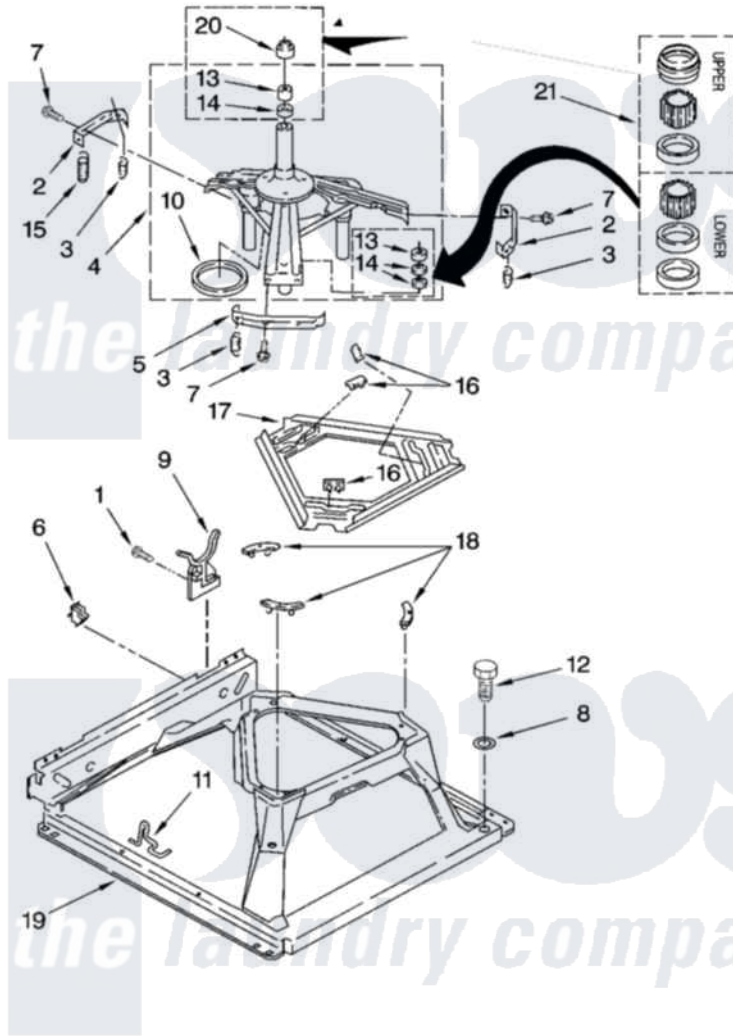

Maytag MGT3800TW0 09 - MACHINE BASE PARTS

MACHINE BASE PARTS

For Model: MGT3800TW0
(White)

IMPORTANT: All Part Numbers Listed Are Whirlpool Numbers. Source Parts Through Whirlpool.

14

W10128524

Maytag Residential Maytag MGT3800TW0 Washer/Dryer Parts Parts Diagram 09 - MACHINE BASE PARTS

[Click on the part number to view part](#)

Item	Original Part Number	Replaced By	Status	Part Description
1	343641	681414		Screw, 10AB X 1/2
2	64067			Bracket, Spring Outer
3	63907			Spring, Suspension
4	8575214	280184		Support
5	64065			Bracket, Spring Outer
6	3349749			Restrainer, Base
7	3400076			Screw, Bracket Mounting
8	3349340			Washer
9	3350506			Retainer, Hose
10	63134			Ring, Sound Deadening
11	63806	W10145155		Retainer, Suspension Spring
12	3400501			Screw, 5/16-18 X 1 3/32
13	8546455			Bearing, Centerpost
14	357409	359449		Seal, Agitator Shaft
15	388492	W10250667		Spring, Counterweight
16	62568	285219		Pad

17	3946509		Plate, Suspension
18	3363660	285744	Pad
19	3349343		Base Assembly
20	8577376		Seal, Centerpost
21	285203		Centerpost Bearing Kit