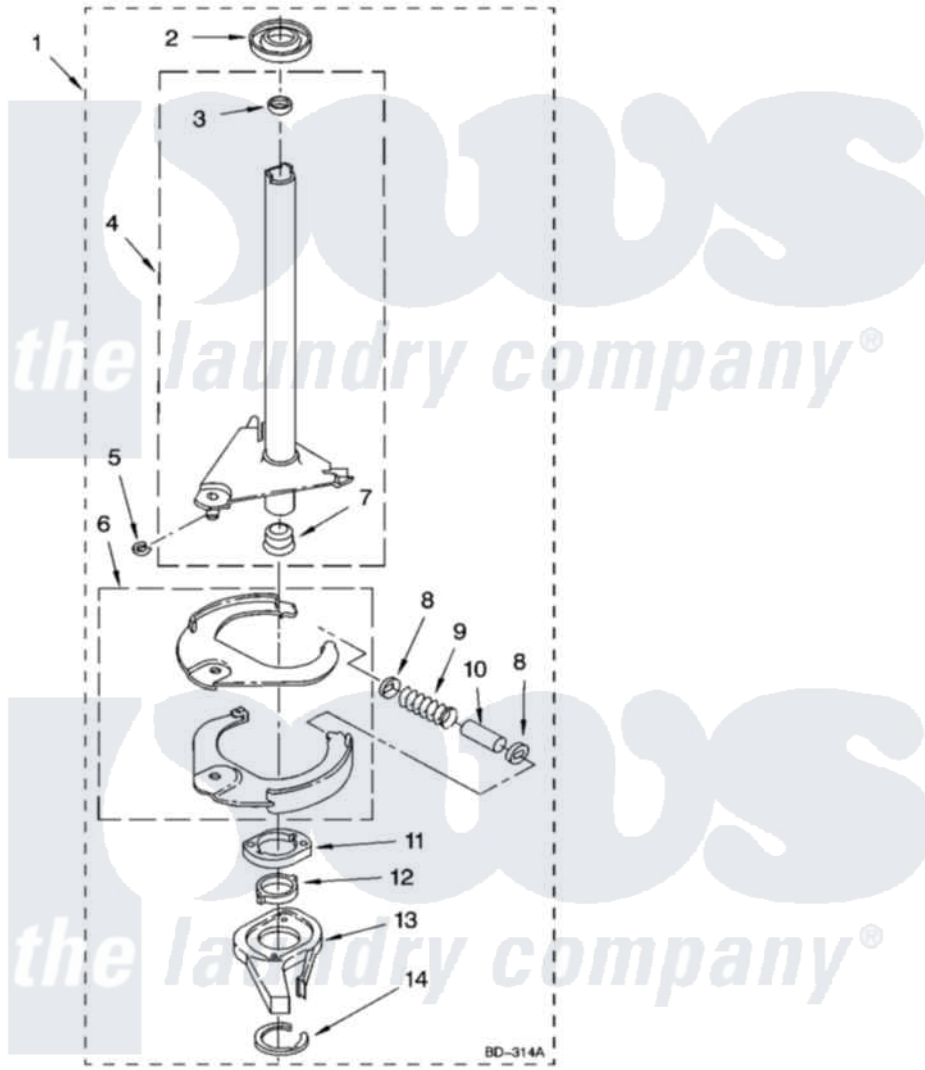

Maytag MGT3800TW0 12 - BRAKE AND DRIVE TUBE PARTS

BRAKE AND DRIVE TUBE PARTS

For Model: MGT3800TW0
(White)

IMPORTANT: All Part Numbers Listed Are Whirlpool Numbers. Source Parts Through Whirlpool.

18

W10128524

Maytag Residential Maytag MGT3800TW0 Washer/Dryer Parts Parts Diagram 12 - BRAKE AND DRIVE TUBE PARTS

Click on the part number to view part

Item	Original Part Number	Replaced By	Status	Part Description
1	388951	285792		Basketdrive
2	62658			Ring, Thrust
3	356427			Seal, Spin Pinion
4	64027	64208		Tube-Spin
5	64035	W10083190		Ring, Retaining
6	64232	285438		Shoe-Brake
7	62703	8546462		"T" Bearing, Spin Tube
8	3353956	285658		Sleeve
9	62647		Not Available	Spring, Brake
10	3355360	285658		Sleeve
11	661516	8546461		Cam, Brake Release
12	63022			Sleeve, Cam
13	64194	285790		Lining
14	90368	W10083200		Ring, Retaining
"			Not Available	
"	285208			Lubricant