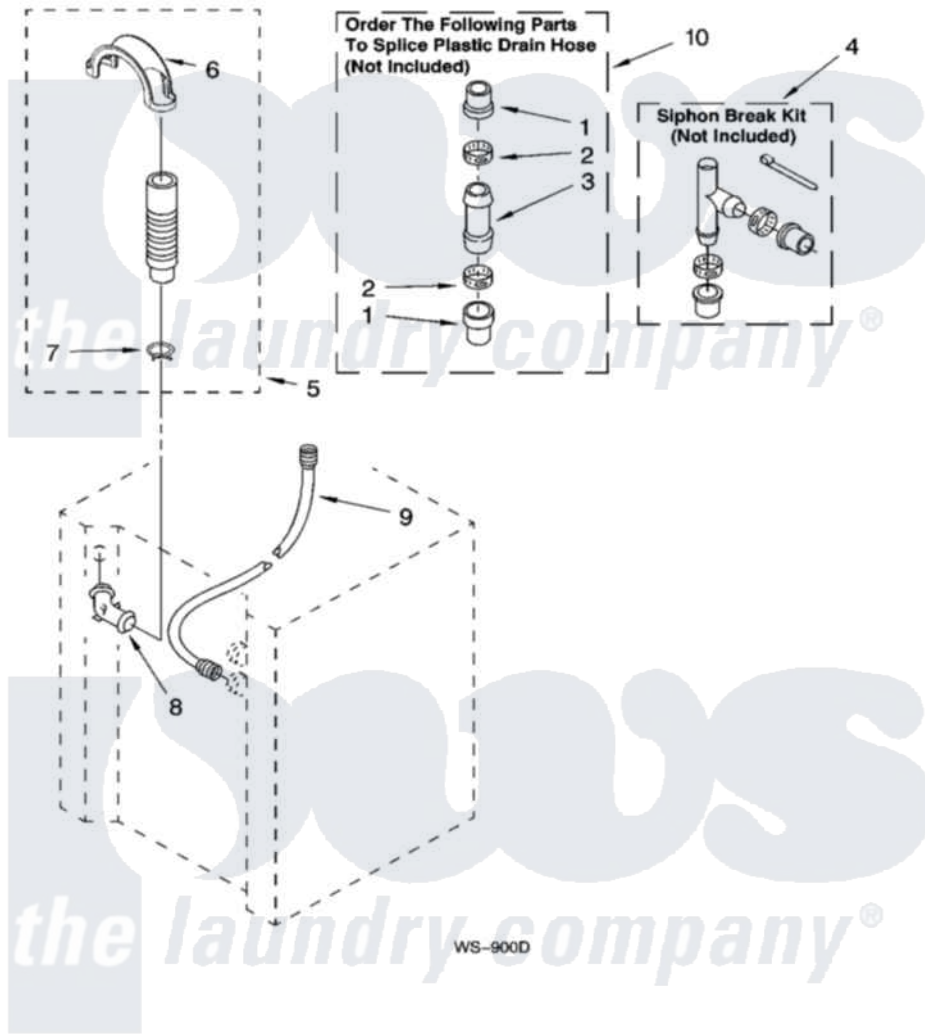

Maytag MGT3800TW0 13 - WATER SYSTEM PARTS

WATER SYSTEM PARTS

For Model: MGT3800TW0
(White)

IMPORTANT: All Part Numbers Listed Are Whirlpool Numbers. Source Parts Through Whirlpool.

W10128524

19

Maytag Residential Maytag MGT3800TW0 Washer/Dryer Parts Parts Diagram 13 - WATER SYSTEM PARTS

Click on the part number to view part

Item	Original Part Number	Replaced By	Status	Part Description
1	285321			Water System Parts
2	65349	285655		Clamp, Hose
3	16272			Connector, Straight
4	285320			Water System Parts
5	661575	285664		Hose
"	W10108350			Hose, Corrugated Plastic Drain
"	661577	285666		Hose
6	8577378			U-Bend, Drain Hose
7	3357331			Clamp, Drain
8	356739	8557915		Connector, Hose
9	3354858	89503		Hose-Inlet
10	285442			Water System Parts