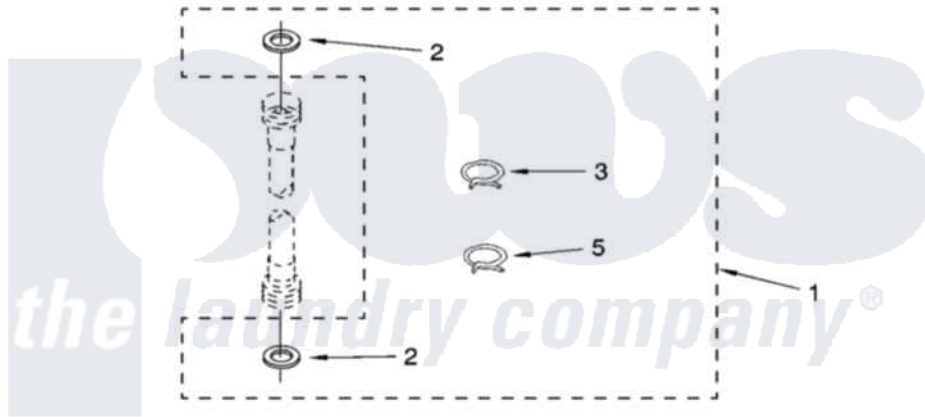

MISCELLANEOUS PARTS

For Model: MGT3800TW0
(White)

IMPORTANT: All Part Numbers Listed Are Whirlpool Numbers. Source Parts Through Whirlpool.

[Maytag Residential Maytag MGT3800TW0 Washer/Dryer Parts](#) Parts Diagram 14 - MISCELLANEOUS PARTS

[Click on the part number to view part](#)

Item	Original Part Number	Replaced By	Status	Part Description
1	W10118295			Miscellaneous Parts Bag
2	16123			Washer Inlet-Hose Miscellaneous Parts Must be Ordered Separately.
3	356138			Clamp, Hose
5	356138			Clamp, Hose