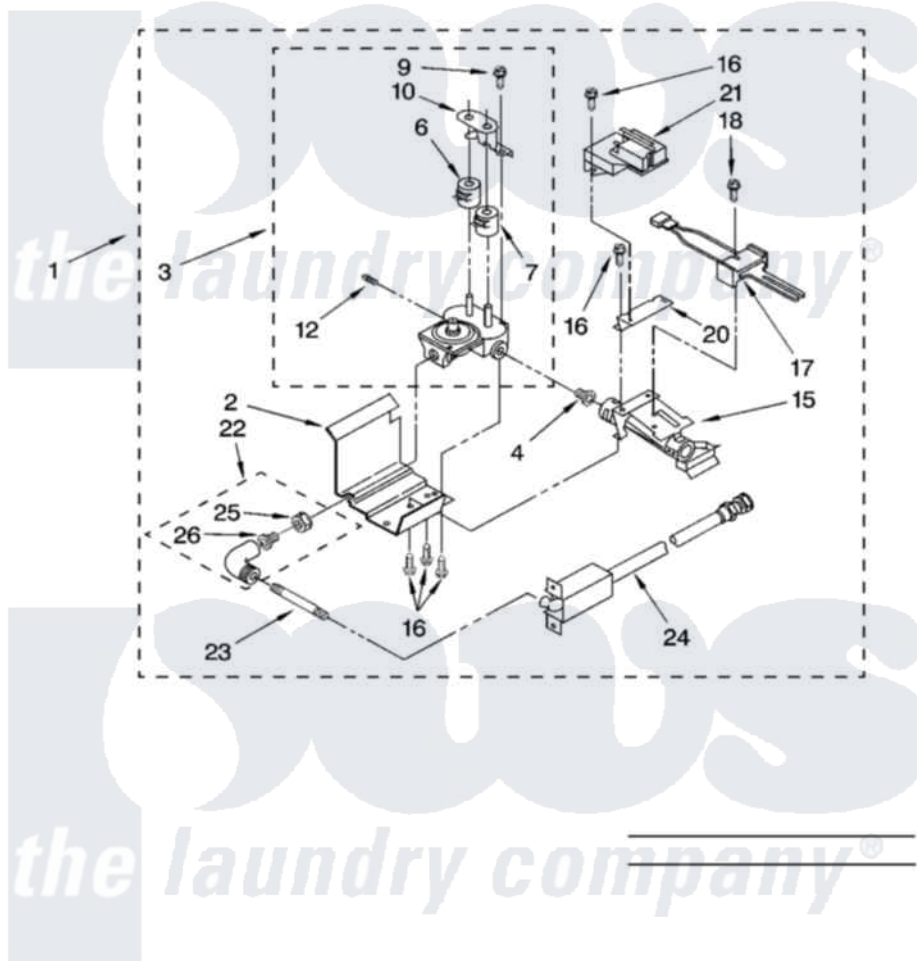

Maytag MGT3800TW0 15 - 3402855 BURNER ASSEMBLY, OPTIONAL PARTS (NOT INCLUDED)

3402855 BURNER ASSEMBLY

For Model: MGT3800TW0
(White)

IMPORTANT: All Part Numbers Listed Are Whirlpool Numbers. Source Parts Through Whirlpool.

W10128524

21

Maytag [Residential Maytag MGT3800TW0 Washer/Dryer Parts](#) Parts Diagram 15 - 3402855 BURNER ASSEMBLY, OPTIONAL PARTS (NOT INCLUDED).
Click on the part number to view part

Item	Original Part Number	Replaced By	Status	Part Description
1	3401795	279726		Burner-Gas
2	3391699			Base, Burner
3	3401776	279889		Valve-Assembly
4	3394360		Not Available	ORIFICE, NATURAL GAS
"	15422		Not Available	ORIFICE, BURNER (TYPE 4) (BUTANE)
6	694539			Coil, 60 Hz
7	694540			Coil, 60 Hz
9	694421			Screw, Bracket Mounting
10	694538			Bracket, Shunt
12	239822	W10295523		Plug, Pipe
15	3392268		Not Available	Burner
16	3387057			Screw, 10-16 X 1/2 Orifice, Burner
17	686590	279311		Ignitor

18	3393909		Screw, 8-32 X 7/8
20	697409		Bracket, Sensor
21	338906		Radiant, Sensor
22	3406051		Elbow Union Assembly
23	3391845	W10110398	Pipe, Supply
24	3391118		Supply Line
25	233076		Nut, Compression
26	3393767		Pipe, Tail
"			Not Available
"	3392235	3392235A	LP Gas Con
	72017		Paint, Touch-Up
"	4392899		Paint, Touch-Up
"	350938		Paint, Pressurized Spray B
"	350930		Paint, Pressurized Spray B
"	4392901		Paint, Pressurized Spray
"	799344		Paint, Touch-Up)
"	4392900		Paint, Bulk)
"			Not Available
"	350572		Oil
"			Not Available
"	285208		Lubricant
"	W10340308		Control-Elec
"	285195		Sealer Sealer, Gasket
"			Not Available
"	3391335	279823	Side Exhaust Extension Kit
"			Not Available
"	3391885		Connector, Edge
"	3401144		Connector
"	3403498		Connector, 3-Position
"	3403499		Connector, 2-Postion