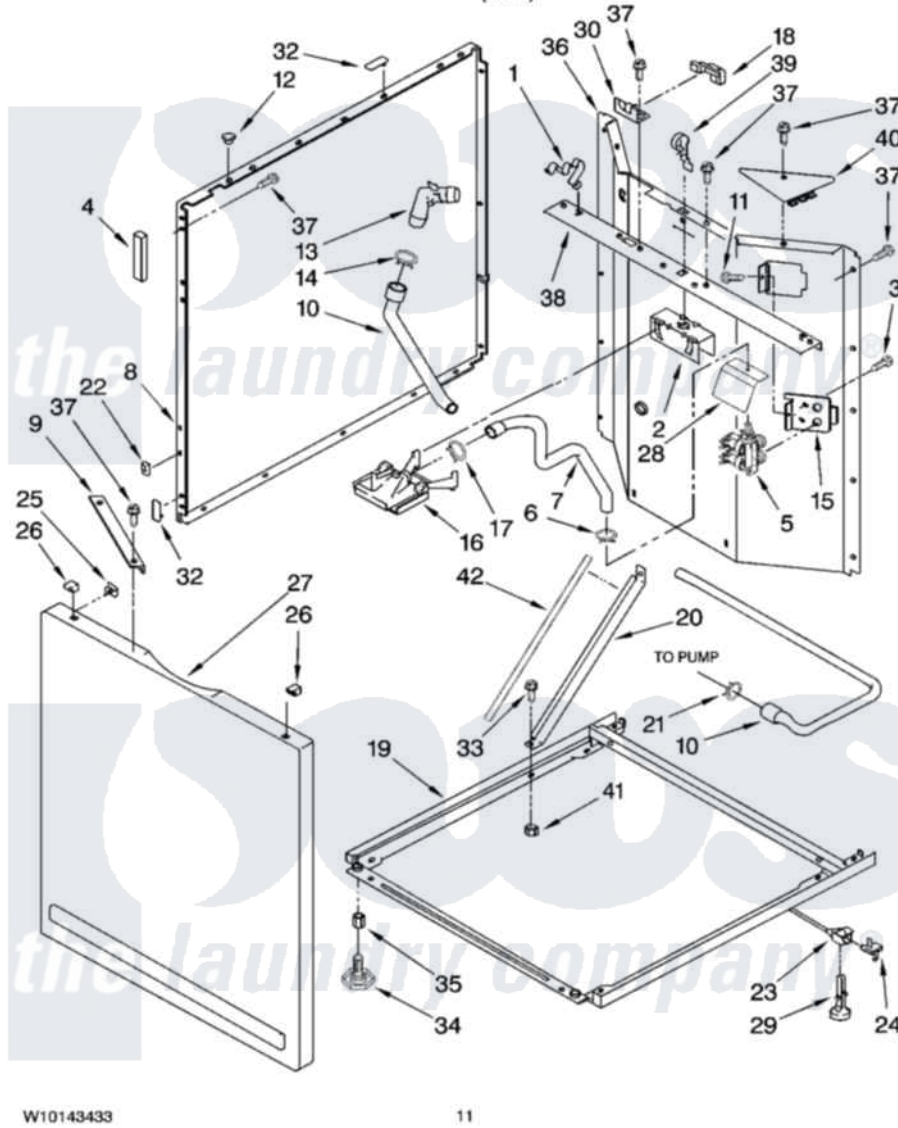

Maytag MGT3800TW1 07 - WASHER CABINET PARTS

WASHER CABINET PARTS

For Model: MGT3800TW1
(White)

W10143433

11

Maytag [Residential Maytag MGT3800TW1 Washer/Dryer Parts](#) Parts Diagram 07 - WASHER CABINET PARTS
Click on the part number to view part

Item	Original Part Number	Replaced By	Status	Part Description
1	3349770			Clip, Spring Top
2	3349768			Bracket, Vacuum
3	62863	3390631		Screw, 10-16 X 3/8
4	3350013			Foam
5	3979349	3979345		Valve
6	370451	596669		Clamp, Manifold
7	8521954			Hose, Water Inlet
8	3349455			Panel, Side
9	3350745			Brace, Front Panel
10	3353841			Hose, Drain
11	9740848			Screw, Mixing Valve Mounting
12	660975			Plug, Top To Cabinet
13	8557915			Connector, Hose
14	356138			Clamp, Hose
15	3349673			Bracket, Valve
16	387606	3360977		Break-Vac

17	371503	596669	Clamp, Manifold
18	3350145		Shield, Lid Switch
19	3402724		Base, Cabinet
20	3388857		Bracket, Base
21	371507	371502	Clamp, Hose
22	3394083		Clip, Front Panel
23	3349311		Link, Leveling
24	359364		Clip, Leveling Mechanism
25	98234		Clip, U-Bend
26	345670		Lock, Top
27	3349499		Panel, Front
28	3979552		Shield, Inlet, Valve
29	358594		Foot, Rear
30	3350144		Bracket, Lid Switch
32	352292		Nut, Push-In
33	3400502	Y015627	Screw- Hex
34	389102	W10001130	Foot, Leveling
35	3400917		Nut, Jam
36	3349493		Panel, Rear
37	343641	681414	Screw, 10AB X 1/2
38	3349697		Rail, Back Top
39	3350135		Spring, Lever Bracket
40	3390608		Shield, Corner Right Rear
41	3393930	4342911	Nut
42	303294	3367669	Protector, Edge