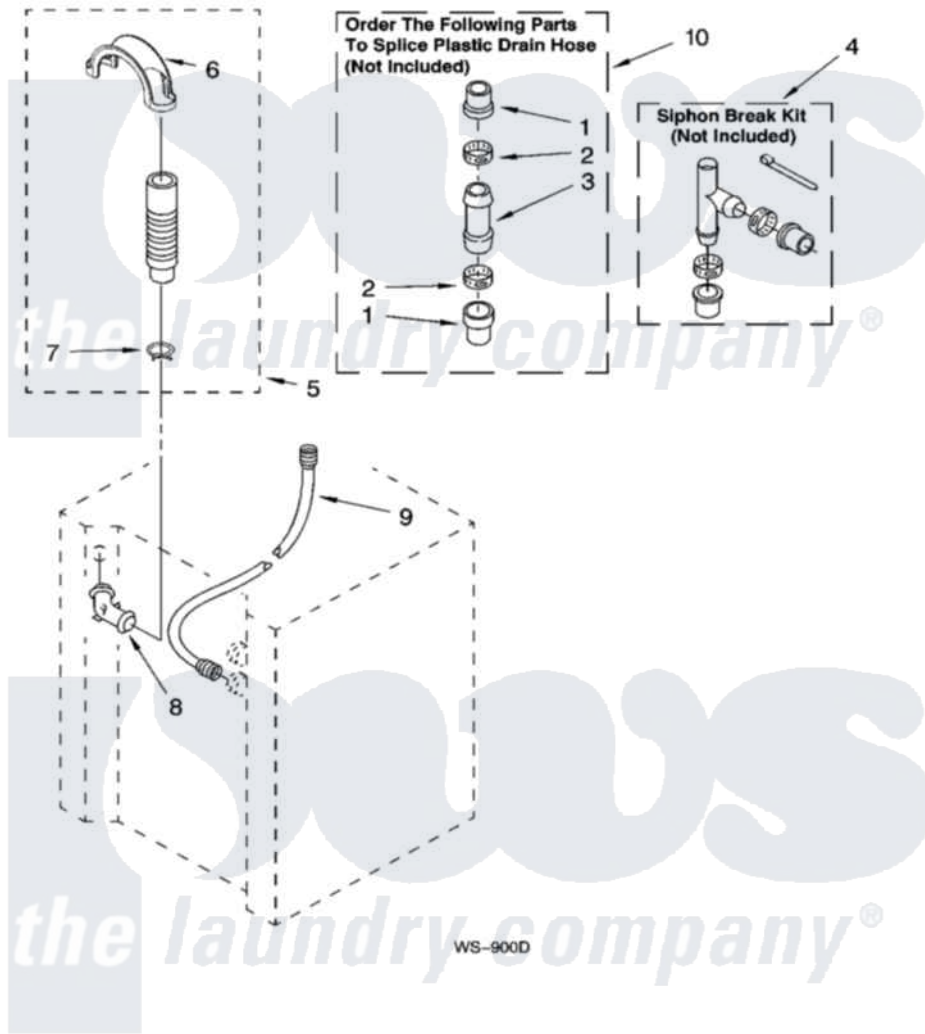

Maytag MGT3800TW1 13 - WATER SYSTEM PARTS

WATER SYSTEM PARTS

For Model: MGT3800TW1
(White)

W10143433

19

Maytag Residential Maytag MGT3800TW1 Washer/Dryer Parts Parts Diagram 13 - WATER SYSTEM PARTS

Click on the part number to view part

Item	Original Part Number	Replaced By	Status	Part Description
1	285321			Water System Parts
2	65349	285655		Clamp, Hose
3	16272			Connector, Straight
4	285320			Water System Parts
5	661575	285664		Hose
"	W10108350			Hose, Corrugated Plastic Drain
"	661577	285666		Hose
6	8577378			U-Bend, Drain Hose
7	3357331			Clamp, Drain
8	356739	8557915		Connector, Hose
9	3354858	89503		Hose-Inlet
10	285442			Water System Parts