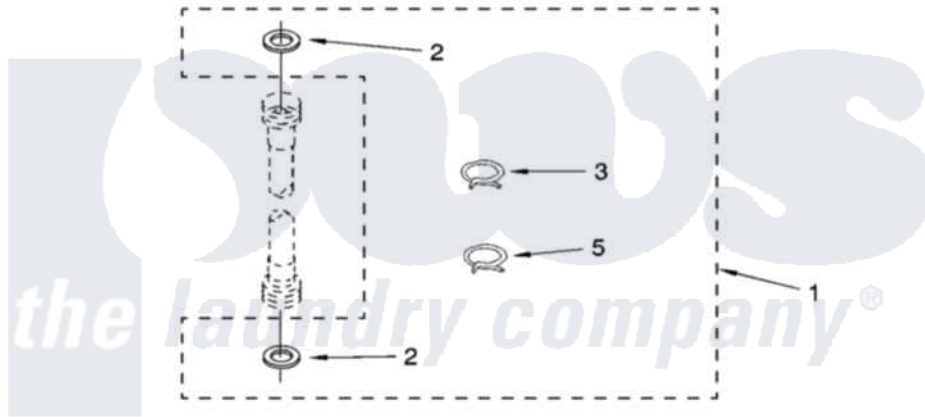

**MISCELLANEOUS PARTS**

For Model: MGT3800TW1  
(White)

[Maytag Residential Maytag MGT3800TW1 Washer/Dryer Parts](#) Parts Diagram 14 - MISCELLANEOUS PARTS  
Click on the part number to view part

Item	Original Part Number	Replaced By	Status	Part Description
1	<a href="#">W10118295</a>			Miscellaneous Parts Bag
2	<a href="#">16123</a>			Washer Inlet-Hose Miscellaneous Parts Must be Ordered Separately.
3	<a href="#">356138</a>			Clamp, Hose
5	<a href="#">356138</a>			Clamp, Hose