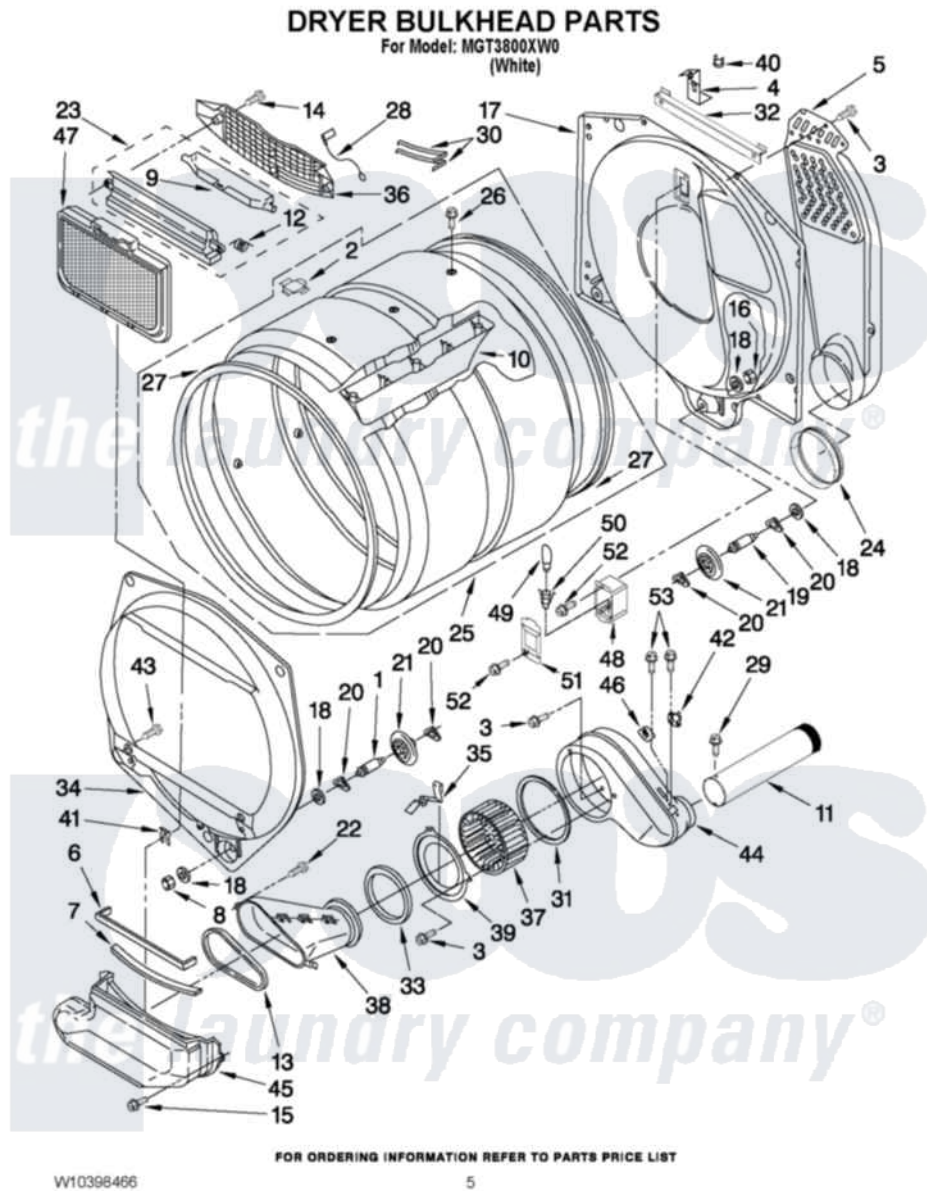

# Maytag MGT3800XW0 04 - DRYER BULKHEAD PARTS

Maytag [Residential Maytag MGT3800XW0 Washer/Dryer Parts](#) Parts Diagram 04 - DRYER BULKHEAD PARTS  
[Click on the part number to view part](#)

Item	Original Part Number	Replaced By	Status	Part Description
1	<a href="#">W10359271</a>			Shaft, Drum Roller Threads
2	<a href="#">8066086</a>			Plug, Drum Hole
3	343641	<a href="#">681414</a>		Screw, 10AB X 1/2
4	<a href="#">3392226</a>			Clip, Thermostat
5	<a href="#">3392157</a>			Air Duct Assembly
6	<a href="#">697813</a>			Seal, Outlet Housing
7	<a href="#">3391906</a>			Seal, Lint Duct
8	3934666	<a href="#">W10080210</a>		Nut, 3/8 X 16
9	3394984	<a href="#">8563758</a>		Door, Lint Screen
10	3389449	<a href="#">279982</a>		Baffle-Drm
11	8563748	<a href="#">279823</a>		Side Exhaust Extension Kit
12	<a href="#">3394986</a>			Spring, Lint Screen Door
13	3391685	<a href="#">697770</a>		Seal, Cover Plate Blower Housing
14	3357011	<a href="#">308685</a>		Side Trim )
15	3390647	<a href="#">488729</a>		Screw
16	W10001120	<a href="#">W10080190</a>		Nut, 3/8-16