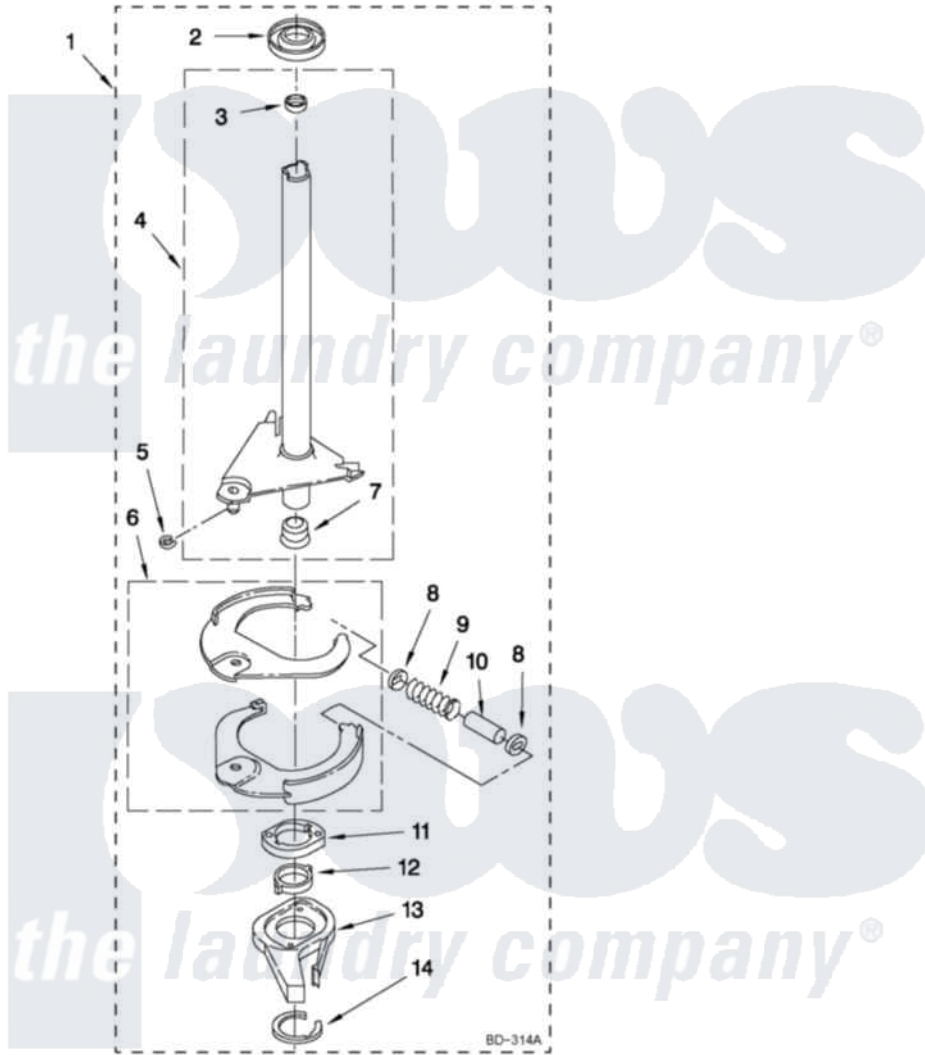

Maytag MGT3800XW0 12 - BRAKE AND DRIVE TUBE PARTS

BRAKE AND DRIVE TUBE PARTS

For Model: MGT3800XW0
(White)

FOR ORDERING INFORMATION REFER TO PARTS PRICE LIST

18

W10398466

Maytag [Residential Maytag MGT3800XW0 Washer/Dryer Parts](#) Parts Diagram 12 - BRAKE AND DRIVE TUBE PARTS

[Click on the part number to view part](#)

Item	Original Part Number	Replaced By	Status	Part Description
1	388951	285792		Basketdrive
2	62658			Ring, Thrust
3	356427			Seal, Spin Pinion
4	64027	64208		Tube-Spin
5	64035	W10083190		Ring, Retaining
6	64232	285438		Shoe-Brake
7	62703	8546462		"T" Bearing, Spin Tube
8	3353956	285658		Sleeve
9	62647		Not Available	Spring, Brake
10	3355360	285658		Sleeve
11	661516	8546461		Cam, Brake Release
12	63022			Sleeve, Cam
13	64194	285790		Lining
14	90368	W10083200		Ring, Retaining
NI	285208			Lubricant