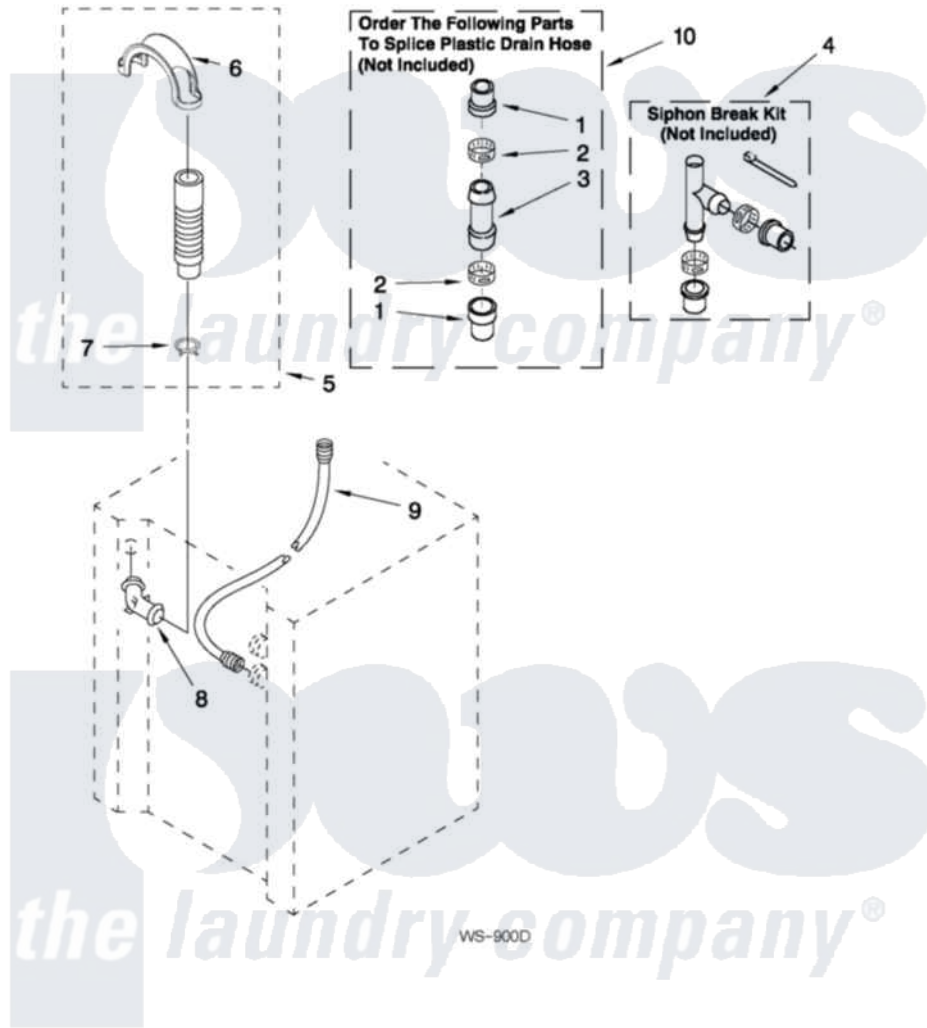

Maytag MGT3800XW0 13 - WATER SYSTEM PARTS

WATER SYSTEM PARTS

For Model: MGT3800XW0
(White)

FOR ORDERING INFORMATION REFER TO PARTS PRICE LIST

W10398466

19

Maytag [Residential Maytag MGT3800XW0 Washer/Dryer Parts](#) Parts Diagram 13 - WATER SYSTEM PARTS

[Click on the part number to view part](#)

Item	Original Part Number	Replaced By	Status	Part Description
1	285321			Water System Parts
2	65349	285655		Clamp, Hose
3	16272			Connector, Straight
4	285320			Water System Parts
5	661575	285664		Hose
"	W10108350			Hose, Corrugated Plastic Drain
"	661577	285666		Hose
6	8577378			U-Bend, Drain Hose
7	3357331			Clamp, Drain
8	356739	8557915		Connector, Hose
9	3354858	89503		Hose-Inlet
10	285442			Water System Parts