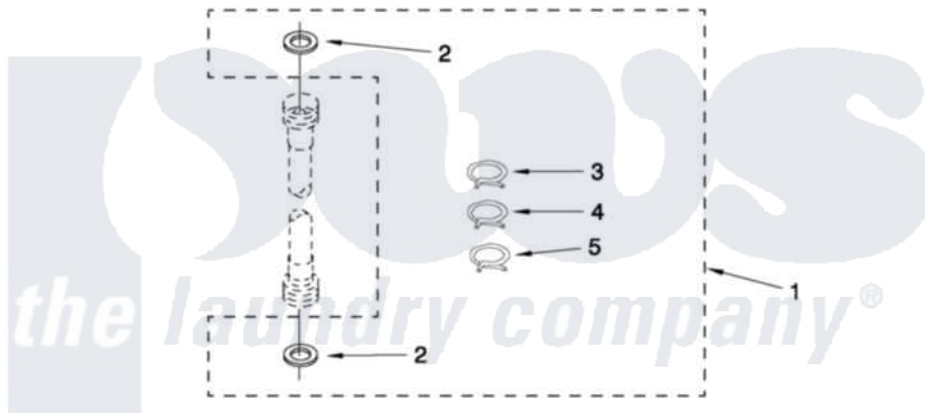

MISCELLANEOUS PARTS

For Model: MGT3800XW0
(White)

FOR ORDERING INFORMATION REFER TO PARTS PRICE LIST

[Maytag Residential Maytag MGT3800XW0 Washer/Dryer Parts](#) Parts Diagram 14 - MISCELLANEOUS PARTS

[Click on the part number to view part](#)

Item	Original Part Number	Replaced By	Status	Part Description
1	W10112404			Miscellaneous Parts Bag
2	16123			Washer Inlet-Hose Miscellaneous Parts Must be Ordered Separately.
3	356138			Clamp, Hose
4	370445	285655		Clamp, Hose
5	371507	371502		Clamp, Hose