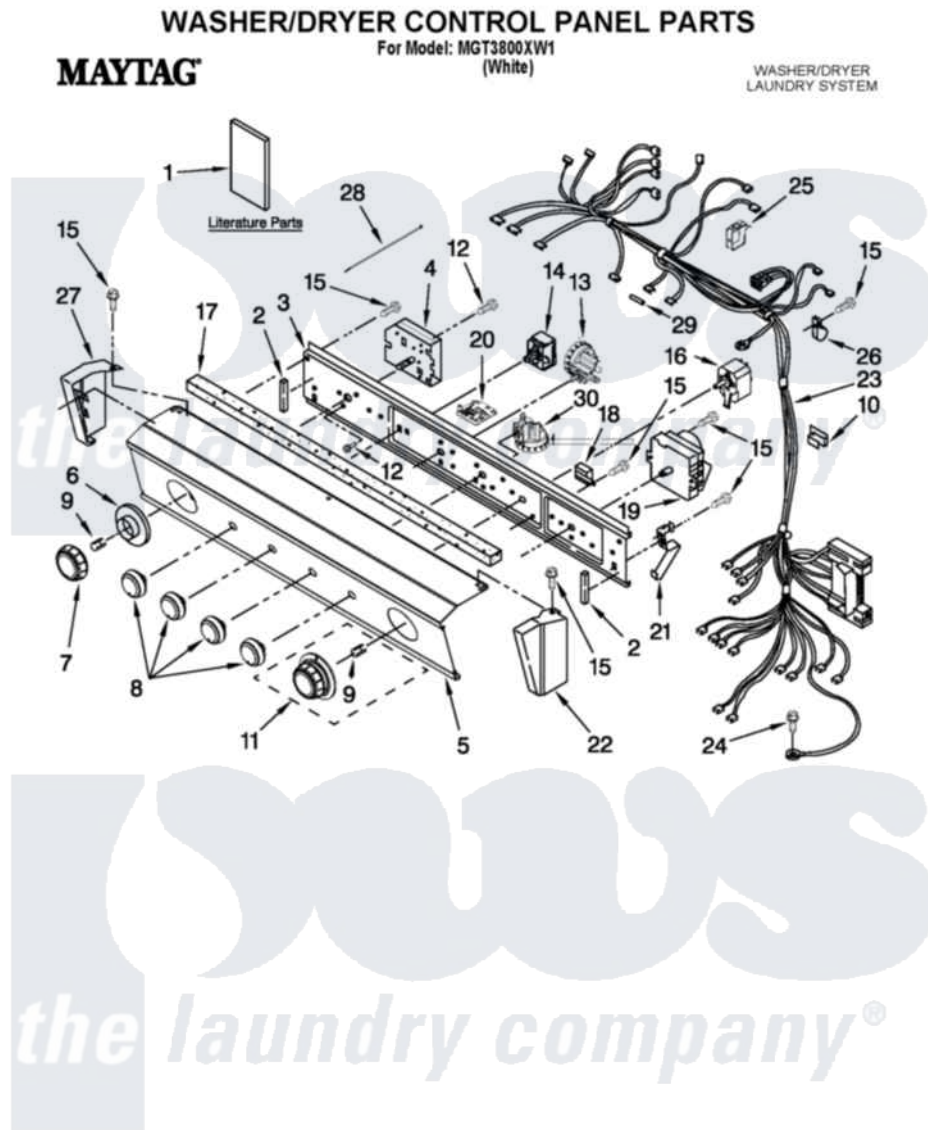

Maytag MGT3800XW1 01 - WASHER/DRYER CONTROL PANEL PARTS

FOR ORDERING INFORMATION REFER TO PARTS PRICE LIST

1-12 Litho in U.S.A. (JLP)(bay)

1

Part No W10480172 Rev. A

Maytag [Residential Maytag MGT3800XW1 Washer/Dryer Parts](#) Parts Diagram 01 - WASHER/DRYER CONTROL
PANEL PARTS

[Click on the part number to view part](#)

Item	Original Part Number	Replaced By	Status	Part Description
1	W10356101		Not Available	INSTALLATION INSTRUCTIONS
"	W10343072		Not Available	USE & CARE GUIDE
"	W10364012		Not Available	WIRING DIAGRAM
"	W10389461		Not Available	ENERGY GUIDE
2	3390688			Spacer- Foam Pad
3	8528583			Bracket, Control
4	W10124193			Timer, Washer
5	W10339548			Panel, Control
6	W10112571			Dial,
7	W10110033			Knob, Timer
8	W10110035			Knob
9	8536939			Clip, Knob
10	W10134186			Clip, Harness
11	W10110036			Knob
12	3400808			Screw. Mounting

13	W10415756	W10510877	WL Switch
14	W10114118		Switch, Temperature
15	90767		Screw, 8A X 3/8 HeX Washer Head Tapping
16	W10117655		Switch, Push-To-Start
17	8521965		Gasket, Console
18	694419		Mini-Buzzer
19	W10113816		Timer, Dryer
20	8558178		Control, Electronic
21	3389453		Bracket, Hinge
22	3389456		End Cap
23	W10371543		Harness - Dryer
24	697776	4331106	Screw, No.10-32 X 7/16
25	W10210799		Clip, Harness
26	3390604		Clamp, Harness
27	3389464		End Cap
28	W10334336		Cable Tie
29	W10368079		Hose, Pressure Switch
30	W10400880	W10510877	WL Switch