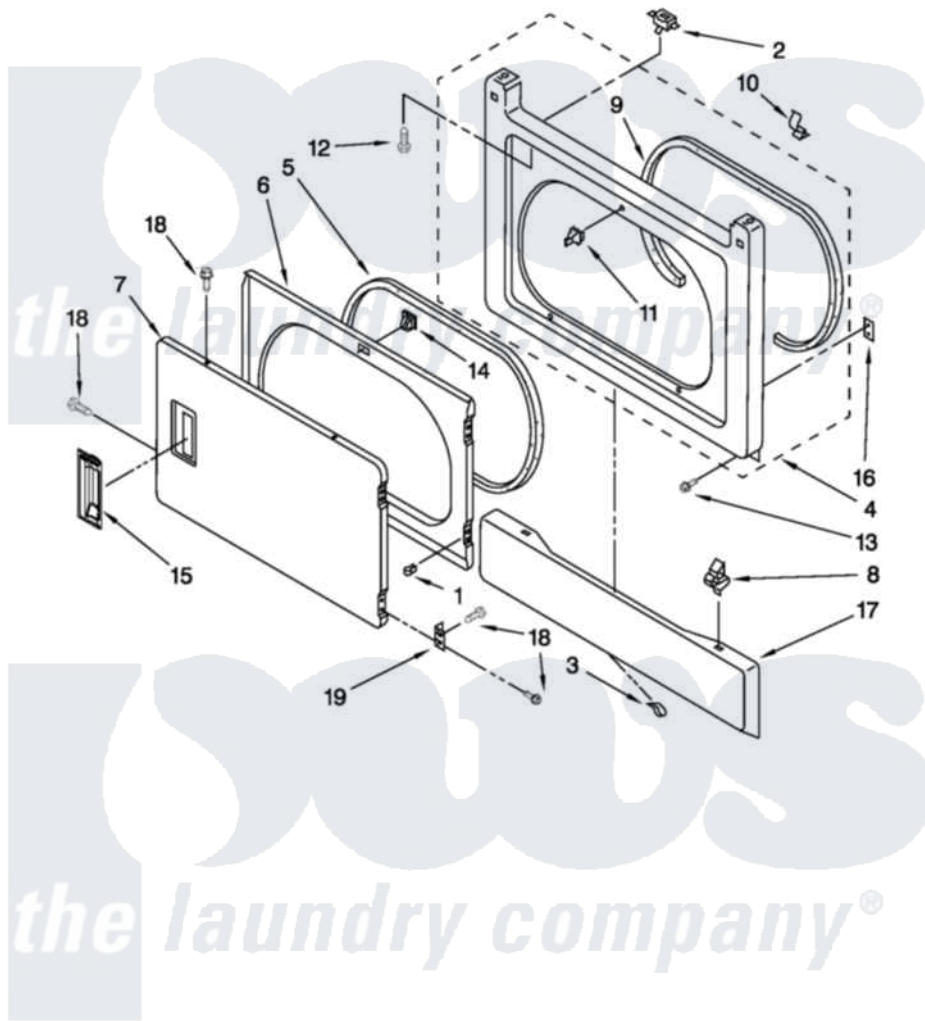

# Maytag MGT3800XW1 02 - DRYER FRONT PANEL AND DOOR PARTS

## DRYER FRONT PANEL AND DOOR PARTS

For Model: MGT3800XW1  
(White)

FOR ORDERING INFORMATION REFER TO PARTS PRICE LIST

2

W10480172

Maytag [Residential Maytag MGT3800XW1 Washer/Dryer Parts](#) Parts Diagram 02 - DRYER FRONT PANEL AND DOOR PARTS

Click on the part number to view part

Item	Original Part Number	Replaced By	Status	Part Description
1	<a href="#">3389249</a>			Nut, Inner Door
2	<a href="#">3391902</a>			Switch, Door
3	<a href="#">98234</a>			Clip, U-Bend
4	3392547	<a href="#">279718</a>		Panel
5	<a href="#">3390735</a>			Seal, Door
6	<a href="#">W10323061</a>			Door, Rear
7	<a href="#">W10322546</a>			Door, Front
8	<a href="#">3388229</a>			Retainer, Toe Panel
9	<a href="#">3387242</a>			Seal, Front Panel
10	<a href="#">W10134186</a>			Clip, Harness
11	696144	<a href="#">279570</a>		Latch
12	697773	<a href="#">3395530</a>		Screw
13	3393008	<a href="#">308685</a>		Side Trim )
14	3392538	<a href="#">279570</a>		Latch
15	<a href="#">W10116360</a>			Handle, Door
16	<a href="#">3390902</a>			Clip, Door Hinge

17 [3388958](#)

Panel, Toe

18 342055

[488627](#)

Screw

19 [3389247](#)

Hinge And Pin Assembly