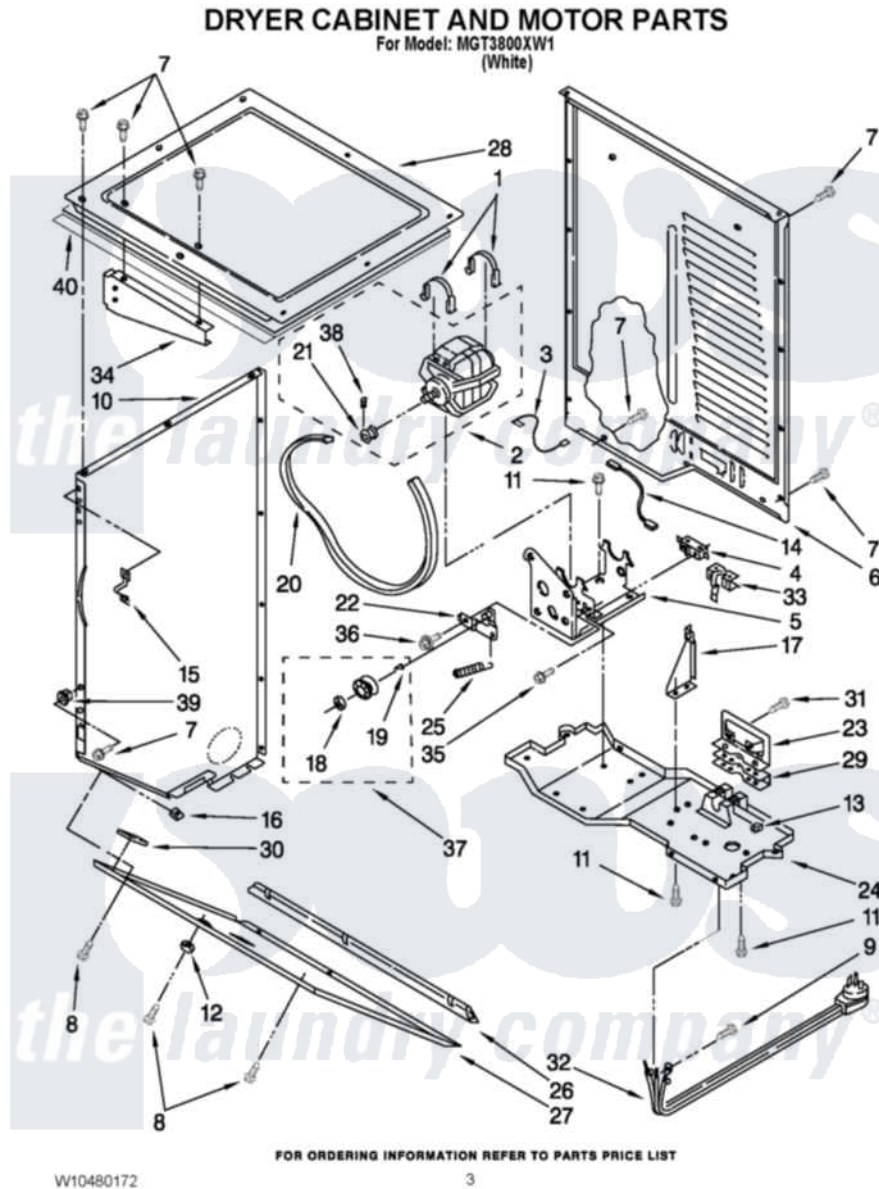

# Maytag MGT3800XW1 03 - DRYER CABINET AND MOTOR PARTS

Maytag [Residential Maytag MGT3800XW1 Washer/Dryer Parts](#) Parts Diagram 03 - DRYER CABINET AND MOTOR PARTS

[Click on the part number to view part](#)

Item	Original Part Number	Replaced By	Status	Part Description
1	<a href="#">660658</a>			Clamp, Motor Mounting 343481 685441
2	8538266	<a href="#">279811</a>		Motor-Drive
3	<a href="#">3398948</a>			Wire, Jumper
4	3394881	<a href="#">279782</a>		Switch-Lid
5	<a href="#">3388858</a>			Bracket, Motor
6	3389847	<a href="#">280039</a>		Panel
7	343641	<a href="#">681414</a>		Screw, 10AB X 1/2
8	<a href="#">693304</a>			Screw And Washer
9	8533971	<a href="#">90767</a>		Screw, 8A X 3/8 HeX Washer Head Tapping
10	<a href="#">3389264</a>			Panel, Side
"	<a href="#">3389256</a>			Panel, Side
11	<a href="#">3390631</a>			Screw, 10-16 X 3/8
12	<a href="#">3389431</a>			Bumper, Lid Stop
13	<a href="#">697438</a>			Clip