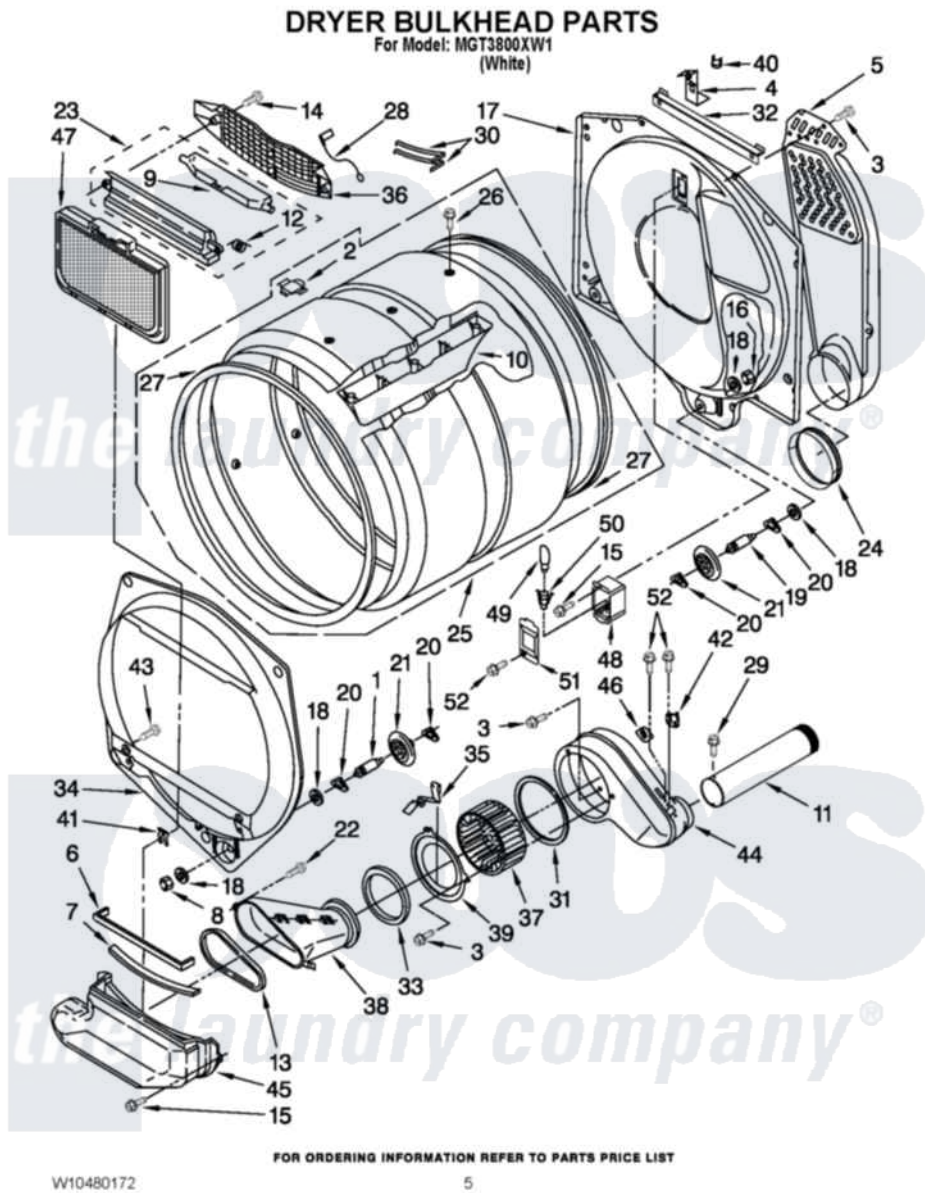

Maytag MGT3800XW1 04 - DRYER BULKHEAD PARTS

Maytag [Residential Maytag MGT3800XW1 Washer/Dryer Parts](#) Parts Diagram 04 - DRYER BULKHEAD PARTS
 Click on the part number to view part

Item	Original Part Number	Replaced By	Status	Part Description
1	W10359271			Shaft, Drum Roller Threads
2	8066086			Plug, Drum Hole
3	343641	681414		Screw, 10AB X 1/2
4	3392226			Clip, Thermostat
5	3392157			Air Duct Assembly
6	697813			Seal, Outlet Housing
7	3391906			Seal, Lint Duct
8	3934666	W10080210		Nut, 3/8 X 16
9	3394984	8563758		Door, Lint Screen
10	3389449	279982		Baffle-Drm
11	8563748	279823		Side Exhaust Extension Kit
12	3394986			Spring, Lint Screen Door
13	3391685	697770		Seal, Cover Plate Blower Housing
14	3357011	308685		Side Trim)
15	3390647	488729		Screw
16	W10001120	W10080190		Nut, 3/8-16

17	8520836		Bulkhead, Rear
18	3387459	W10080960	Washer, Support
19	W10359272		Shaft, Roller Drum Threads
20	690997		Washer, Thrust
21	W10314171		Roller, Support Assembly
22	3387230		Screw, 10-16 X 13/16
23	3394985	8563755	Housing, Outlet Assembly
24	3387910	3387911	Duct-Air
25	3389448		Assembly, Drum
26	W10219342		Screw, Baffle Mounting
27	W10166807	280114	Seal
28	3392258	3393840	Wire
29	8533971	90767	Screw, 8A X 3/8 HeX Washer Head Tapping
30	3387223		Electrode, Sensor
31	697770		Seal, Cover Plate Blower Housing
32	8571651	W10118337	Bracket-Bulkhead Upper Mounting
33	8566209		Seal, Transition Duct
34	697557		Bulkhead, Front
35	3390935		Clip, Duct Locator
36	8299979		Grill, Outlet Screen Door
37	697772		Wheel, Blower
38	3389445	279704	Duct-Trans
39	697366	279780	Cover
40	3388697	279048	Thermistor-Fix
41	694415		Clip, Strain Relief
42	3387134		Thermostat, Internal-Bias
43	695240	488729	Screw
44	8544363		Housing, Blower
45	3388909	279700	Duct-Lint
46	3403607		Thermal Limiter
47	3389644		Screen, Lint
48	3977373		Bracket, Drum Light
49	3406124	22002263	Lamp
50	W10214261		Socket, Drum Light Assembly
51	3402841	8532165	Lens, Drum Light
52	693995		Screw, Hex Head