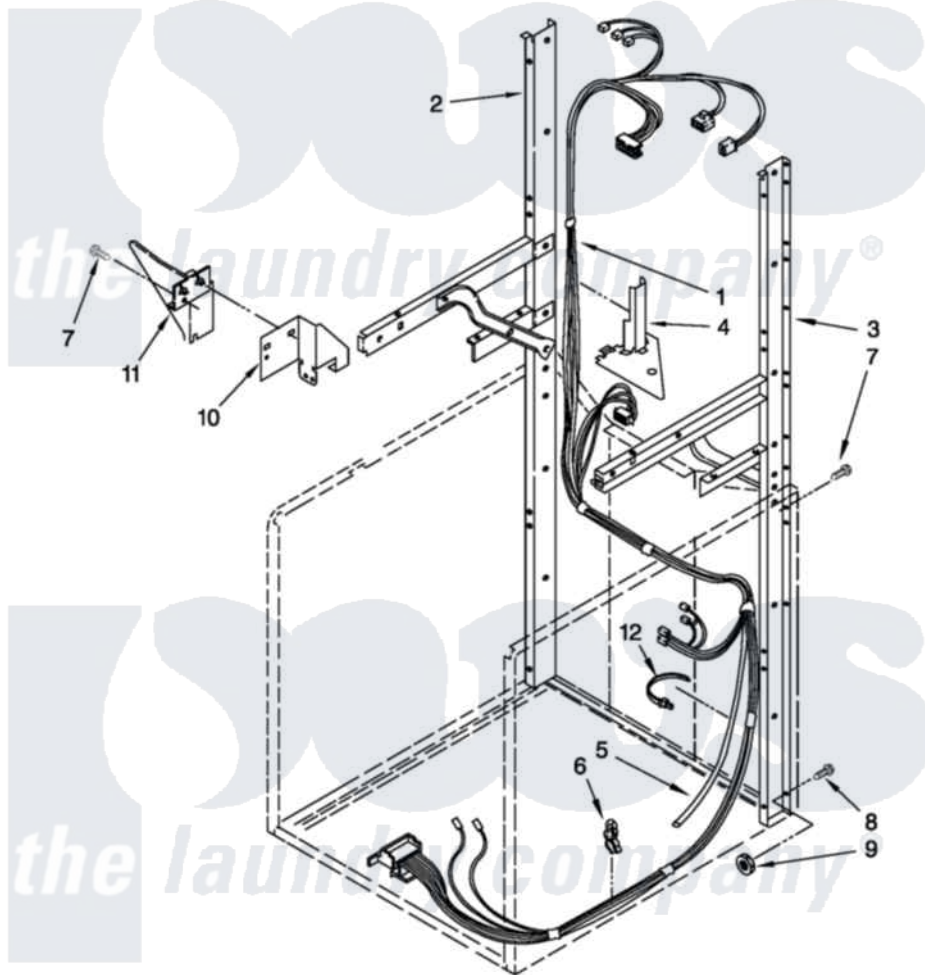

Maytag MGT3800XW1 05 - DRYER SUPPORT AND WASHER HARNESS PARTS

DRYER SUPPORT AND WASHER HARNESS PARTS

For Model: MGT3800XW1
(White)

FOR ORDERING INFORMATION REFER TO PARTS PRICE LIST

W10480172

7

Maytag [Residential Maytag MGT3800XW1 Washer/Dryer Parts](#) Parts Diagram 05 - DRYER SUPPORT AND WASHER HARNESS PARTS

[Click on the part number to view part](#)

Item	Original Part Number	Replaced By	Status	Part Description
1	W10415446			Harness, Washer
2	3388851			Channel Assembly
3	3388850			Channel Assembly
4	3390609			Shield, Harness
5	W10368080			Hose, Pressure Switch
6	2219077			Clip, Pressure Switch Hose
7	343641	681414		Screw, 10AB X 1/2
8	3400300	Y015627		Screw- Hex
9	8533952			Nut, Hex
10	3392232			Shield, Front
11	3390336			Shield, Thermostat
12	W10210799			Clip, Harness