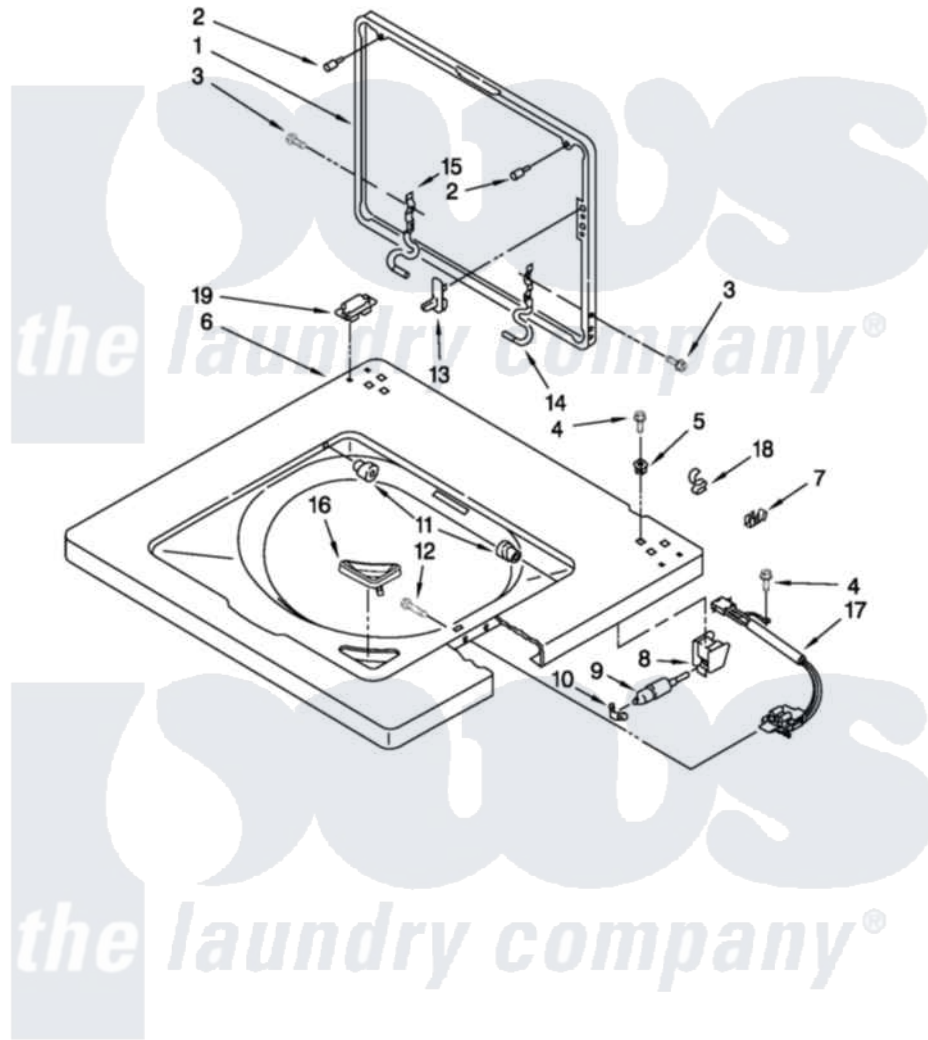

Maytag MGT3800XW1 06 - WASHER TOP AND LID PARTS

WASHER TOP AND LID PARTS

For Model: MGT3800XW1
(White)

FOR ORDERING INFORMATION REFER TO PARTS PRICE LIST

W10480172

9

Maytag [Residential Maytag MGT3800XW1 Washer/Dryer Parts](#) Parts Diagram 06 - WASHER TOP AND LID PARTS
Click on the part number to view part

Item	Original Part Number	Replaced By	Status	Part Description
1	W10173243	W10193874		Lid
2	9724509			Bumper, Lid
3	W10119872	W10119828		Screw, Lid Hinge Mounting
4	343641	681414		Screw, 10AB X 1/2
5	692400			Nut, Push-In
6	3349817			Top, Console
7	W10113937			Clip, Grounding
8	3354020			Bracket, Mounting
9	3350152			Retainer, Lid Assembly
10	3350828			Clip-Cylinder Retainer
11	21258			Bearing, Lid Hinge
12	3356311			Screw And Washer, Lid Switch Shield
13	358684			Strike, Lid Switch
14	3350101			Hinge, RH
15	3350102			Hinge, L.H.
16	3362952			Dispenser, Bleach

17 [3355458](#)
18 [90016](#)
19 [W10134768](#)

Switch, Lid
Clip, Pressure Switch Hose
Locator, Top