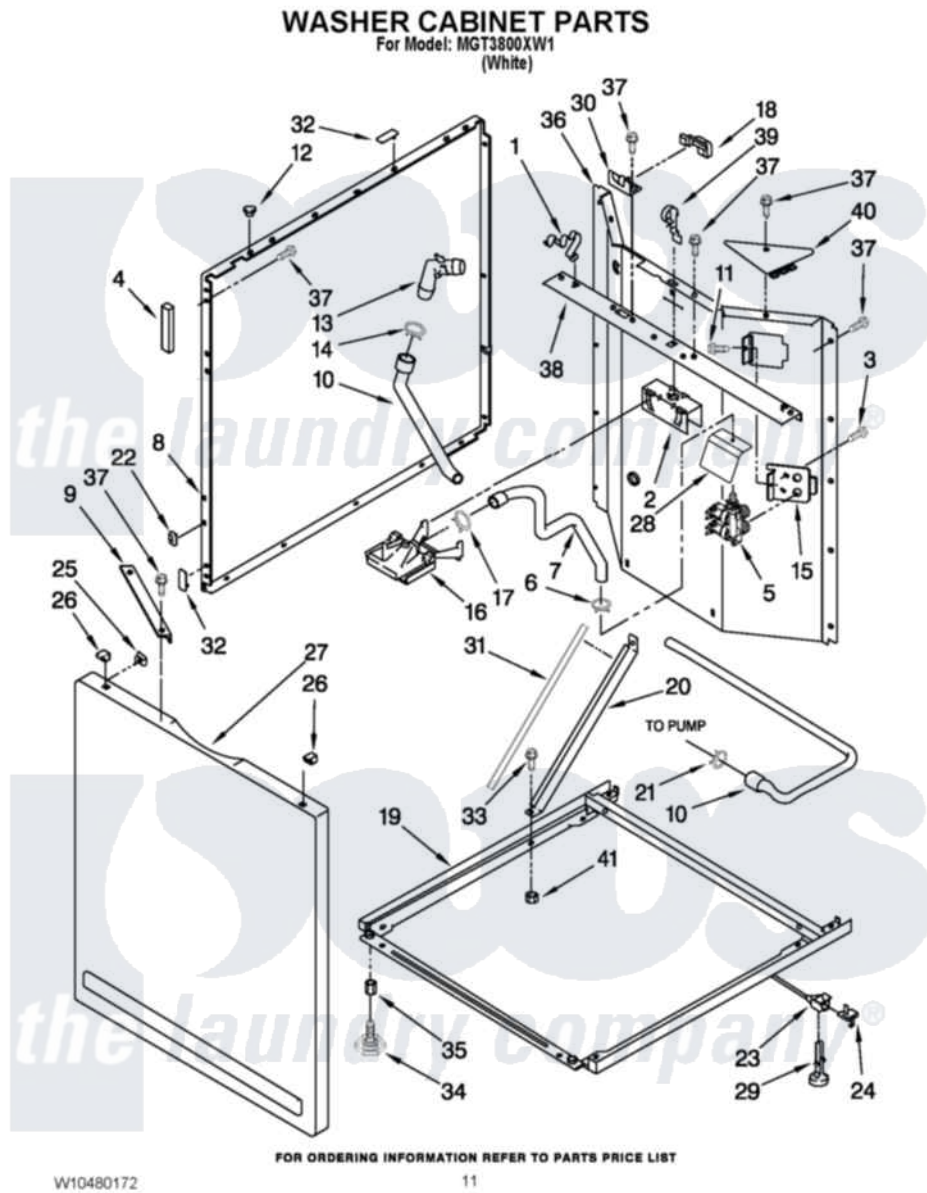

Maytag MGT3800XW1 07 - WASHER CABINET PARTS

Maytag [Residential Maytag MGT3800XW1 Washer/Dryer Parts](#) Parts Diagram 07 - WASHER CABINET PARTS
Click on the part number to view part

| Item | Original Part Number | Replaced By | Status | Part Description |
|------|-------------------------|-------------------------|--------|------------------------------|
| 1 | 3349770 | | | Clip, Spring Top |
| 2 | 3349768 | | | Bracket, Vacuum |
| 3 | 62863 | 3390631 | | Screw, 10-16 X 3/8 |
| 4 | 3350013 | | | Foam |
| 5 | 3979349 | 3979345 | | Valve |
| 6 | 370451 | 596669 | | Clamp, Manifold |
| 7 | 8521954 | | | Hose, Water Inlet |
| 8 | 3349455 | | | Panel, Side |
| 9 | 3350745 | | | Brace, Front Panel |
| 10 | 3353841 | | | Hose, Drain |
| 11 | 9740848 | | | Screw, Mixing Valve Mounting |
| 12 | 660975 | | | Plug, Top To Cabinet |
| 13 | 8557915 | | | Connector, Hose |
| 14 | 356138 | | | Clamp, Hose |
| 15 | 3349673 | | | Bracket, Valve |
| 16 | 387606 | 3360977 | | Break-Vac |