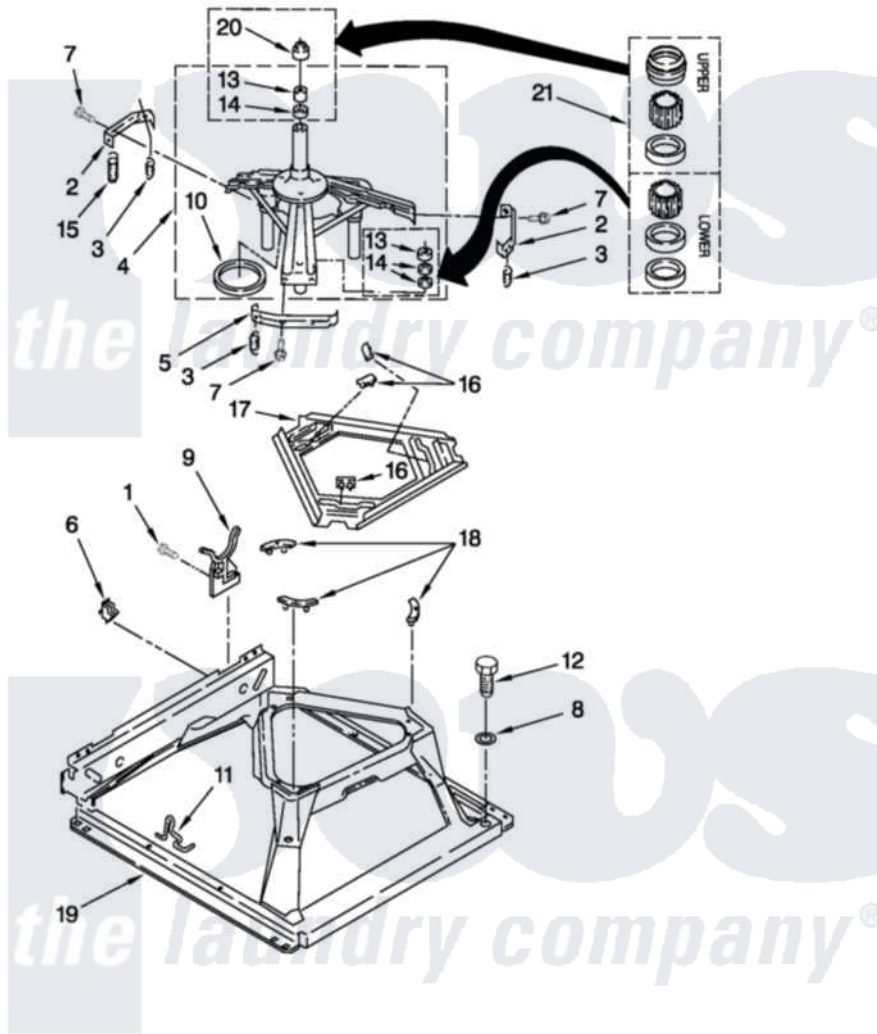

Maytag MGT3800XW1 09 - MACHINE BASE PARTS

MACHINE BASE PARTS

For Model: MGT3800XW1
(White)

FOR ORDERING INFORMATION REFER TO PARTS PRICE LIST

14

W10480172

Maytag [Residential Maytag MGT3800XW1 Washer/Dryer Parts](#) Parts Diagram 09 - MACHINE BASE PARTS

[Click on the part number to view part](#)

Item	Original Part Number	Replaced By	Status	Part Description
1	343641	681414		Screw, 10AB X 1/2
2	64067			Bracket, Spring Outer
3	63907			Spring, Suspension
4	8575214	280184		Support
5	64065			Bracket, Spring Outer
6	3349749			Restrainer, Base
7	3400076			Screw, Bracket Mounting
8	3349340			Washer
9	3350506			Retainer, Hose
10	63134			Ring, Sound Deadening
11	W10145155			Retainer, Suspension Spring
12	3400501			Screw, 5/16-18 X 1 3/32
13	8546455			Bearing, Centerpost
14	357409	359449		Seal, Agitator Shaft
15	W10250667			Spring, Counterweight
16	62568	285219		Pad

17	3946509		Plate, Suspension
18	3363660	285744	Pad
19	3349343		Base Assembly
20	8577376		Seal, Centerpost
21	285203		Centerpost Bearing Kit