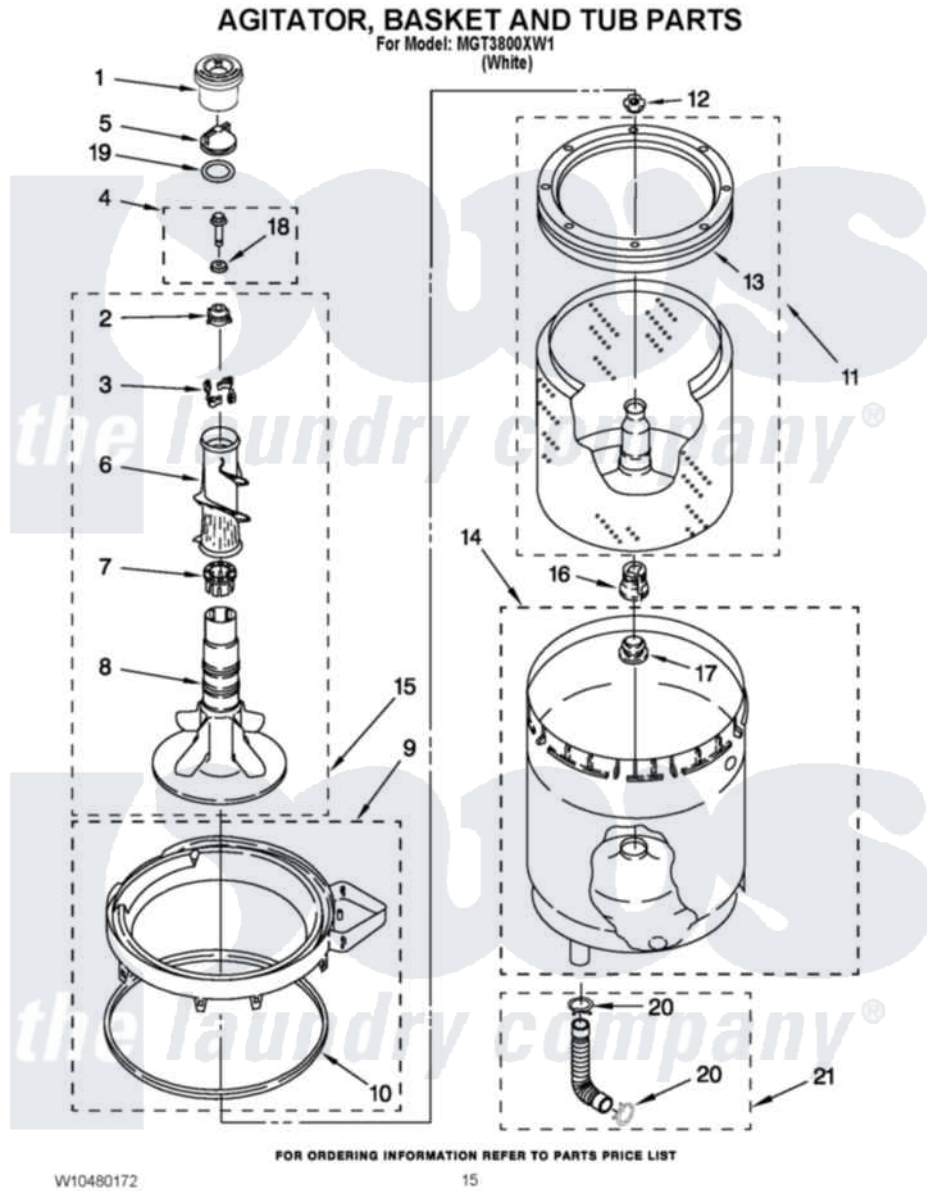

Maytag MGT3800XW1 10 - AGITATOR, BASKET AND TUB PARTS

Maytag [Residential Maytag MGT3800XW1 Washer/Dryer Parts](#) Parts Diagram 10 - AGITATOR, BASKET AND TUB PARTS

[Click on the part number to view part](#)

Item	Original Part Number	Replaced By	Status	Part Description
1	3350834			Dispenser,
2	3947410	285751		Dog-Agitator
3	3366877	80040		Dog-Agitator
4	358237			Screw And Washer
5	387094	285550		Cap
6	3349610			Mover, Agitator Clutch
7	3351014	285620		Washer
8	3349098			Agitator
9	W10388299			Tub Ring
10	3976308			Gasket, Tub Ring
11	3352234			Basket And Balance Ring Assembly
12	21366			Nut, Spanner
13	387240			Ring, Balance
14	3349292			Tub
15	W10429138			Agitator

16	389140		Tub Block, Basket Drive
17	383727		Gasket, Centerpodt
18	3949550		Washer
19	W10072840		Fabric Softener
20	3363366	616099	Clamp
21	3951449	285871	Hose