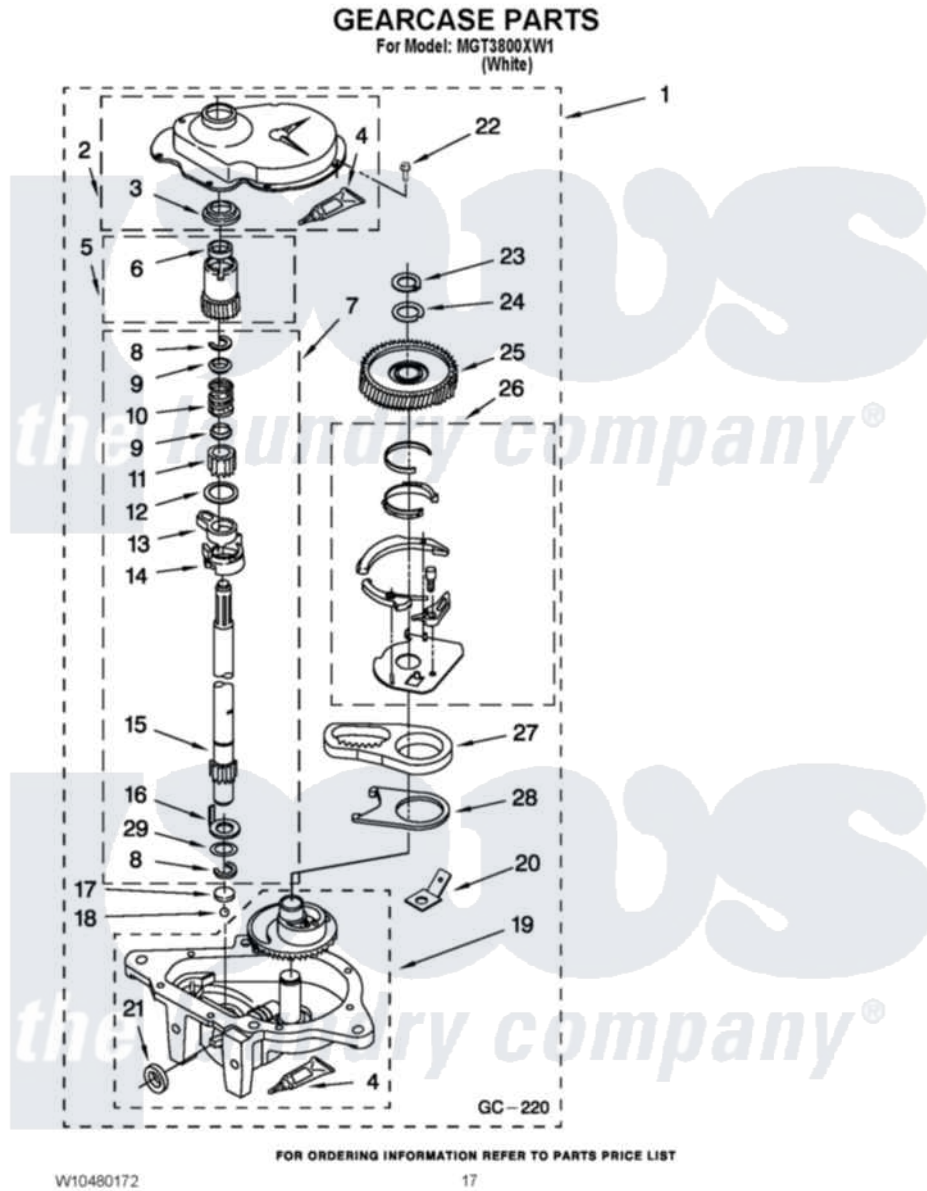

Maytag MGT3800XW1 11 - GEARCASE PARTS

Maytag [Residential Maytag MGT3800XW1 Washer/Dryer Parts](#) Parts Diagram 11 - GEARCASE PARTS
Click on the part number to view part

Item	Original Part Number	Replaced By	Status	Part Description
1	8532118	3360629		Gearcase
2	285202			Cover, Gearcase
3	3349985			Seal, Gearcase Cover
4	285195			Sealer Sealer, Gasket
5	63320	285362		Gear and Pinion
6	356427			Seal, Spin Pinion
7	389387			Shaft, Agitator
8	90369		Not Available	Ring, Retaining (2)
9	62677			Retainer, Spring
10	62676			Spring, Agitator
11	63273	285509		Shaft, Agitator
12	62619			Washer, Agitator Gear
13	62580	285206		Cam-Agitator
14	62581	285206		Cam-Agitator
15	285509			Shaft, Agitator
16	62618			Washer, Cam Thrust

17	16018	285205	Bearing
18	85529	285205	Bearing
19	389230	285515	Gearcase
20	3949116	Not Available	BLOCK TAB, TERMINAL
21	285352		Seal Kit, Thrust Plug
22	3351614		Screw, Gearcase Cover Mounting
23	3362552	285765	Ring-Retrn
24	285735	285766	Washer Kit, Thrust
25	62570	285362	Gear and Pinon
26	388253	999516	Shelf-Glas
27	3349296	8546456	Rack, Connecting
28	62621		Actuator, Shift
29	388815		Washer, Intermediate 1 3976263 Miscellaneous Parts Bag 2 3976300 Washer, Inlet Hose 3 3366913 Clamp, Hose