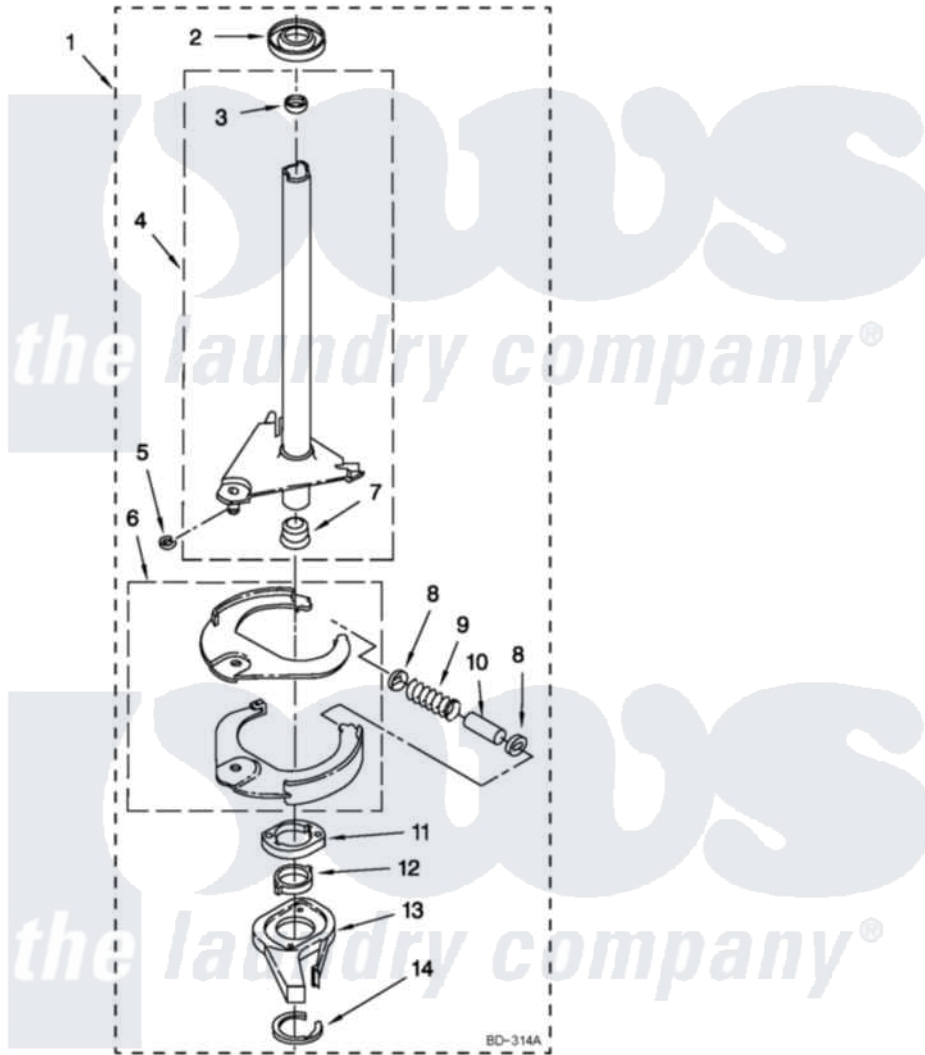

Maytag MGT3800XW1 12 - BRAKE AND DRIVE TUBE PARTS

BRAKE AND DRIVE TUBE PARTS

For Model: MGT3800XW1
(White)

FOR ORDERING INFORMATION REFER TO PARTS PRICE LIST

18

W10480172

Maytag [Residential Maytag MGT3800XW1 Washer/Dryer Parts](#) Parts Diagram 12 - BRAKE AND DRIVE TUBE PARTS

[Click on the part number to view part](#)

Item	Original Part Number	Replaced By	Status	Part Description
1	388951	285792		Basketdrive
2	62658			Ring, Thrust
3	356427			Seal, Spin Pinion
4	64027	64208		Tube-Spin
5	64035	W10083190		Ring, Retaining
6	64232	285438		Shoe-Brake
7	62703	8546462		"T" Bearing, Spin Tube
8	3353956	285658		Sleeve
9	62647		Not Available	Spring, Brake
10	3355360	285658		Sleeve
11	661516	8546461		Cam, Brake Release
12	63022			Sleeve, Cam
13	64194	285790		Lining
14	90368	W10083200		Ring, Retaining
NI	285208			Lubricant