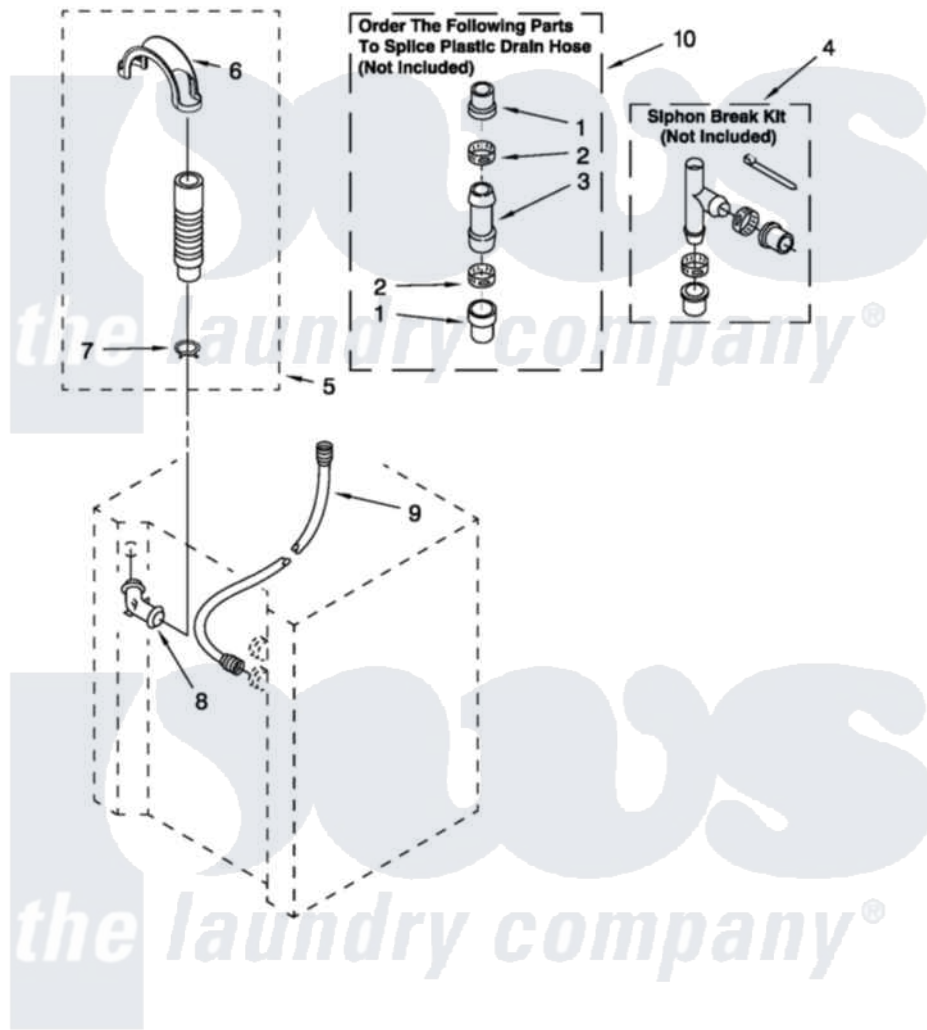

**WATER SYSTEM PARTS**

For Model: MGT3800XW1  
(White)

W10480172

FOR ORDERING INFORMATION REFER TO PARTS PRICE LIST

19

Maytag [Residential Maytag MGT3800XW1 Washer/Dryer Parts](#) Parts Diagram 13 - WATER SYSTEM PARTS

[Click on the part number to view part](#)

Item	Original Part Number	Replaced By	Status	Part Description
1	<a href="#">285321</a>			Water System Parts
2	65349	<a href="#">285655</a>		Clamp, Hose
3	<a href="#">16272</a>			Connector, Straight
4	<a href="#">285320</a>			Water System Parts
5	661575	<a href="#">285664</a>		Hose
"	<a href="#">W10108350</a>			Hose, Corrugated Plastic Drain
NI	661577	<a href="#">285666</a>		Hose
6	<a href="#">8577378</a>			U-Bend, Drain Hose
7	<a href="#">3357331</a>			Clamp, Drain
8	356739	<a href="#">8557915</a>		Connector, Hose
9	3354858	<a href="#">89503</a>		Hose-Inlet
10	<a href="#">285442</a>			Water System Parts