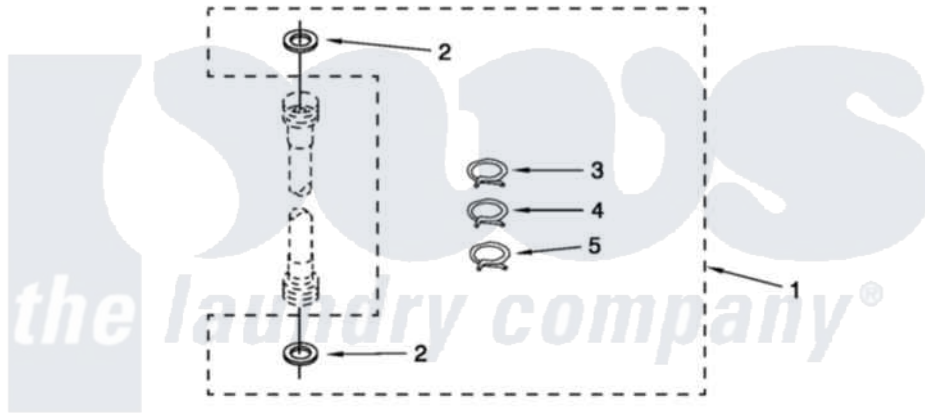

MISCELLANEOUS PARTS

For Model: MGT3800XW1
(White)

FOR ORDERING INFORMATION REFER TO PARTS PRICE LIST

[Maytag Residential Maytag MGT3800XW1 Washer/Dryer Parts](#) Parts Diagram 14 - MISCELLANEOUS PARTS
Click on the part number to view part

Item	Original Part Number	Replaced By	Status	Part Description
1	W10112404			Miscellaneous Parts Bag
2	16123			Washer Inlet-Hose Miscellaneous Parts Must be Ordered Separately.
3	356138			Clamp, Hose
4	370445	285655		Clamp, Hose
5	371507	371502		Clamp, Hose