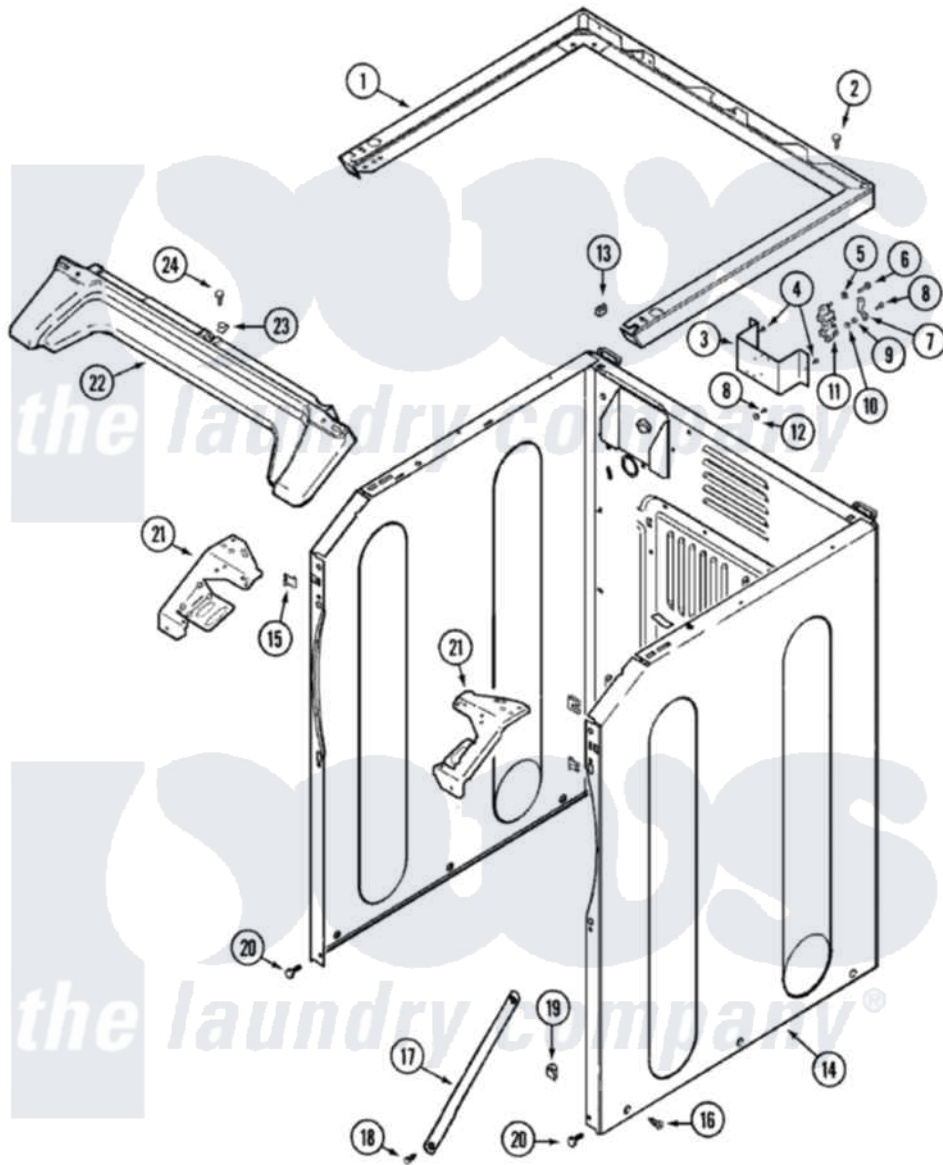

Maytag MHE15MNAGW 01 - CABINET-FRONT (LOWER)

Maytag Residential Maytag MHE15MNAGW Dryer Parts Parts Diagram 01 - CABINET-FRONT (LOWER)
 Click on the part number to view part

Item	Original Part Number	Replaced By	Status	Part Description
1	33002005	33002963		Support, Weld Assembly
2	22001883	214354		Screw, Top Cover To Cabnt.
3	33001826		Not Available	BRACKET, TERMINAL BLOCK---NA
4	22001995			Screw Note: Screw, Tumbler Front And Shroud
5	Y311270			Washer, Terminal Block
6	Y312209	W10001200		Screw
7	Y312184			Strap, Grounding
8	33001245			Screw---NA
9	311484	112432		Nut
10	311093			Washer, Terminal Connection
11	33001244			Block, Terminal
12	313363		Not Available	WASHER
13	22001502			Fastener, U-NUt
14	33001843	22003639		Cabinet Assembly
15	22002049			Clip Note: Clip, Front Panel

16	213007		Xfor Cabinet See Cabinet, Back
17	22002259	22002767	Brace, Cross
18	22001995		Screw Note: Screw, Tumbler Front And Shroud
19	Y310376		Clip, Door Switch Harness
20	22001995		Screw Note: Screw, Tumbler Front And Shroud
21	33002010	33002473	Bracket, Corner
"	33002009		Bracket, Corner
22	33002011		Cover, Access
23	33002013		Fastener Clip, Access Cover
24	22001995		Screw Note: Screw, Tumbler Front And Shroud
25	33002088		Wire Harness, Main
26	33001989		Retainer, Vault Switch