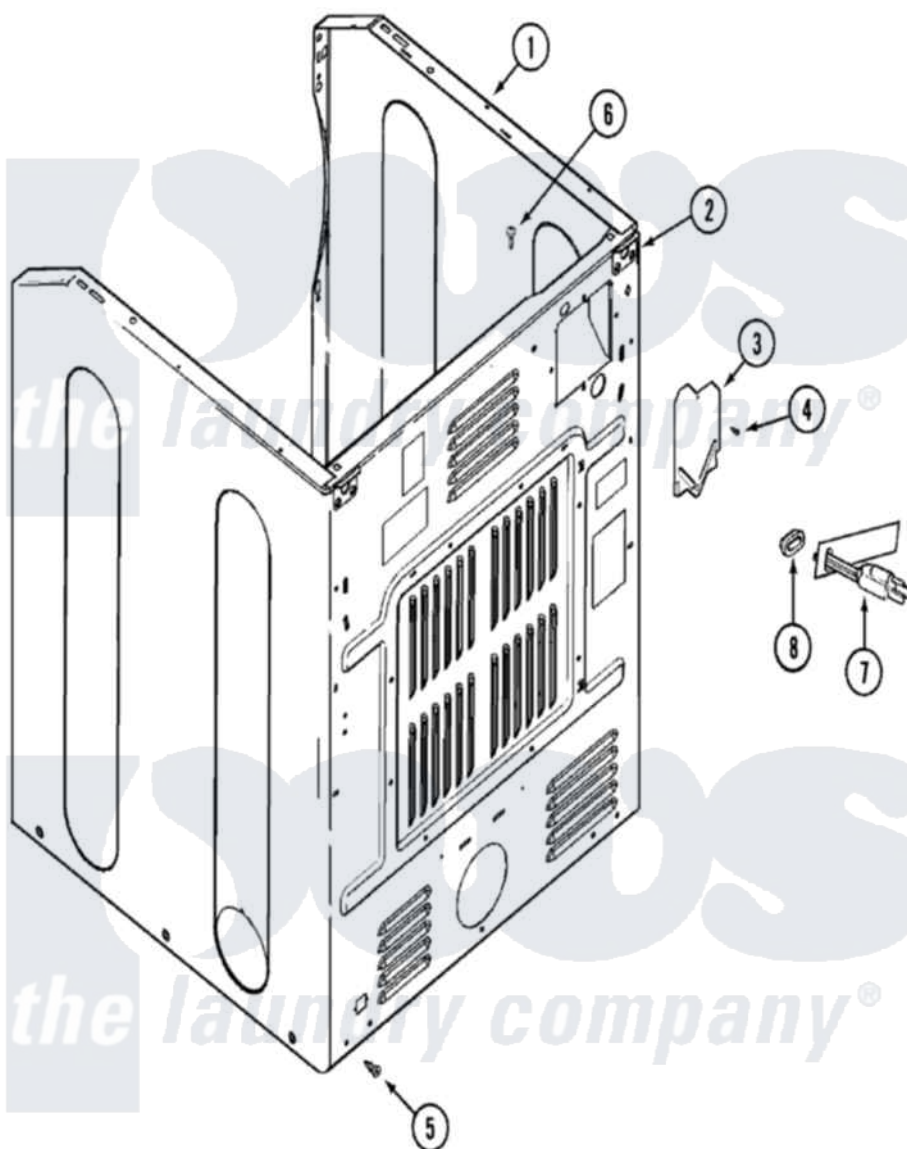

Maytag MHE15MNAGW 02 - CABINET-REAR

Maytag Residential Maytag MHE15MNAGW Dryer Parts Parts Diagram 02 - CABINET-REAR
 Click on the part number to view part

Item	Original Part Number	Replaced By	Status	Part Description
1	33001843	22003639		Cabinet Assembly
"	215950			(UPPER CABINET)
2	33001827		Not Available	BRACKET, CABINET HINGE
3	33001795			Cover, Terminal Block
4	22001995			Screw Note: Screw, Tumbler Front And Shroud
5	22001995			Screw Note: Screw, Tumbler Front And Shroud